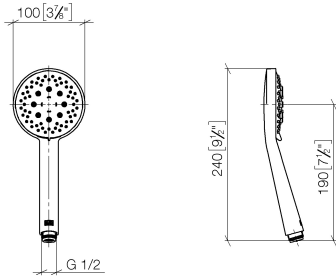

Hand shower - Brushed Durabronz (23kt Gold)

IMO

28 018 979

- Three or five settings: COMPACT RAIN, COMPACT SOFT FLOW, COMPACT AQUAPRESSURE FLOW, max. flow rate 15 l/min (at 3 bar)
- with anti-scale system
- spray head Ø 100mm
- 1/2" connection
- WRAS 2210003
- Function from: 7 l/min

Intrinsic protection against back flow.

Fits: IMO, LULU, MADISON, MEM, TARA, CL.1, LISSÉ, VAIA, META, CYO

	Brushed Durabronz (23kt Gold)	28 018 979-28
	Chrome	28 018 979-00
	Chrome	28 018 979-00 0010
	Brushed Platinum	28 018 979-06
	Brushed Platinum	28 018 979-06 0010
	Platinum	28 018 979-08
	Platinum	28 018 979-08 0010
	Dark Chrome	28 018 979-19
	Dark Chrome	28 018 979-19 0010
	Light Gold	28 018 979-26 0010
	Light Gold	28 018 979-26
	Brushed Light Gold	28 018 979-27 0010
	Brushed Light Gold	28 018 979-27
	Brushed Durabronz (23kt Gold)	28 018 979-28 0010
	Matte Black	28 018 979-33
	Matte Black	28 018 979-33 0010
	Brushed Bronze	28 018 979-42
	Brushed Bronze	28 018 979-42 0010
	Brushed Champagne (22kt Gold)	28 018 979-46
	Brushed Champagne (22kt Gold)	28 018 979-46 0010
	Champagne (22kt Gold)	28 018 979-47
	Champagne (22kt Gold)	28 018 979-47 0010
	Brushed Chrome	28 018 979-93
	Brushed Chrome	28 018 979-93 0010
	Brushed Dark Platinum	28 018 979-99
	Brushed Dark Platinum	28 018 979-99 0010

Hand shower - Brushed Durabronz (23kt Gold)

IMO

28 018 979

28 018 979

mm [inches]

Flow rate chart

Codes & Standards

DIN 4109