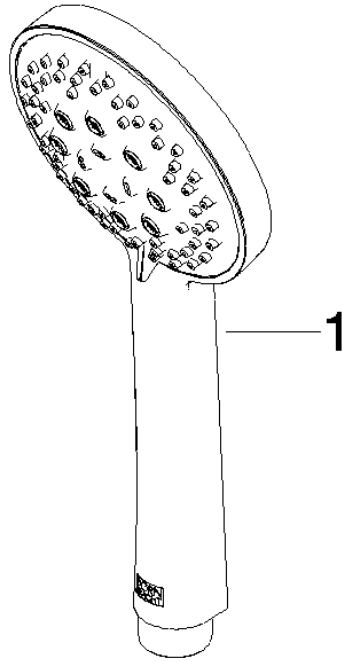

Hand shower - Brushed Durabronz (23kt Gold)

IMO

28 018 979

- Three or five settings: COMPACT RAIN, COMPACT SOFT FLOW, COMPACT AQUAPRESSURE FLOW, max. flow rate 15 l/min (at 3 bar)
- with anti-scale system
- spray head Ø 100mm
- 1/2" connection
- WRAS 2210003
- Function from: 7 l/min

Hand shower - Brushed Durabronz (23kt Gold)

IMO

28 018 979

28 018 979

mm [inches]

Flow rate chart

Codes & Standards

DIN 4109

Certificates

WRAS_2210

DVGW_DW-
6517DN0

LGA_29

28 018 979

Product version from 4/1/2024

Parts for other
finishes can be found
here: [Chrome](#)

Hand shower - Brushed Durabrass (23kt Gold)

IMO

28 018 979

Spare parts list

Product version from 4/1/2024

No.	Item Number	Name	Quantity used	Delivery time
	09 23 01 039 90	sieve	1	2