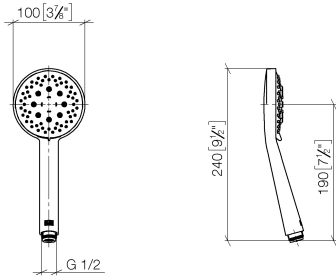

Hand shower - Matte Black

IMO

28 018 979

- Three or five settings: COMPACT RAIN, COMPACT SOFT FLOW, COMPACT AQUAPRESSURE FLOW, max. flow rate 15 l/min (at 3 bar)
- with anti-scale system
- spray head Ø 100mm
- 1/2" connection
- WRAS 2210003
- Function from: 7 l/min

Intrinsic protection against back flow.

Fits: IMO, LULU, MADISON, MEM, TARA, CL.1, LISSÉ, VAIA, META, CYO

	Matte Black	28 018 979-33
	Chrome	28 018 979-00
	Chrome	28 018 979-00 0010
	Brushed Platinum	28 018 979-06
	Brushed Platinum	28 018 979-06 0010
	Platinum	28 018 979-08
	Platinum	28 018 979-08 0010
	Dark Chrome	28 018 979-19
	Dark Chrome	28 018 979-19 0010
	Light Gold	28 018 979-26 0010
	Light Gold	28 018 979-26
	Brushed Light Gold	28 018 979-27 0010
	Brushed Light Gold	28 018 979-27
	Brushed Durabronze (23kt Gold)	28 018 979-28
	Brushed Durabronze (23kt Gold)	28 018 979-28 0010
	Matte Black	28 018 979-33 0010
	Brushed Bronze	28 018 979-42
	Brushed Bronze	28 018 979-42 0010
	Brushed Champagne (22kt Gold)	28 018 979-46
	Brushed Champagne (22kt Gold)	28 018 979-46 0010
	Champagne (22kt Gold)	28 018 979-47
	Champagne (22kt Gold)	28 018 979-47 0010
	Brushed Chrome	28 018 979-93
	Brushed Chrome	28 018 979-93 0010
	Brushed Dark Platinum	28 018 979-99
	Brushed Dark Platinum	28 018 979-99 0010

Hand shower - Matte Black

IMO

28 018 979

28 018 979

mm [inches]

Flow rate chart

Codes & Standards

DIN 4109