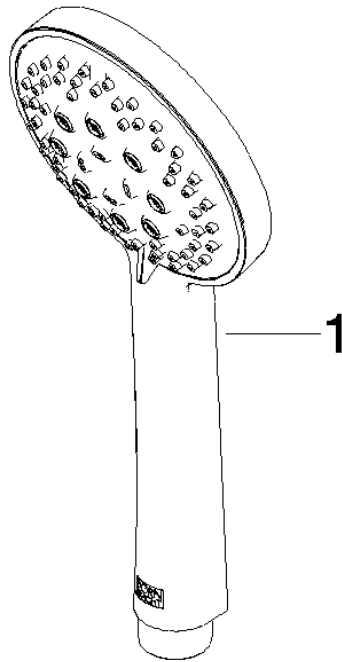

28 018 979

Product version from 4/1/2024

Parts for other
finishes can be found
here: [Chrome](#)