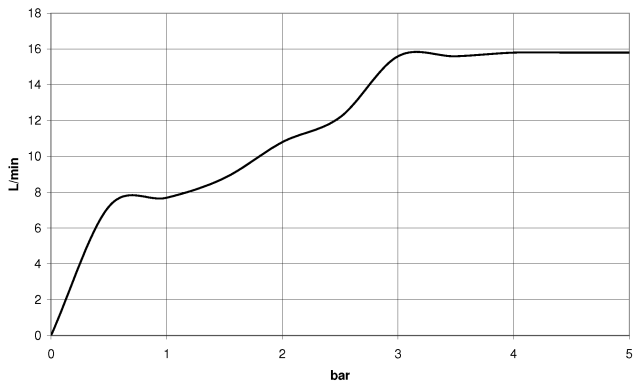

Hand shower - Brushed Dark Platinum

IMO

28 018 979

- Three or five settings: COMPACT RAIN, COMPACT SOFT FLOW, COMPACT AQUAPRESSURE FLOW, max. flow rate 15 l/min (at 3 bar)
- with anti-scale system
- spray head Ø 100mm
- 1/2" connection
- WRAS 2210003
- Function from: 7 l/min

Hand shower - Brushed Dark Platinum

IMO

28 018 979

Brushed Dark
Platinum

28 018 979-99 0010

28 018 979

mm [inches]

Flow rate chart