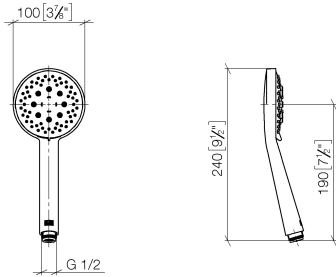

Hand shower - Brushed Dark Platinum

IMO

28 018 979

- Three or five settings: COMPACT RAIN, COMPACT SOFT FLOW, COMPACT AQUAPRESSURE FLOW, max. flow rate 15 l/min (at 3 bar)
- with anti-scale system
- spray head Ø 100mm
- 1/2" connection
- WRAS 2210003
- Function from: 7 l/min

Intrinsic protection against back flow.

Fits: IMO, LULU, MADISON, MEM, TARA, CL.1, LISSÉ, VAIA, META, CYO

	Brushed Dark Platinum	28 018 979-99
	Chrome	28 018 979-00
	Chrome	28 018 979-00 0010
	Brushed Platinum	28 018 979-06
	Brushed Platinum	28 018 979-06 0010
	Platinum	28 018 979-08
	Platinum	28 018 979-08 0010
	Dark Chrome	28 018 979-19
	Dark Chrome	28 018 979-19 0010
	Light Gold	28 018 979-26 0010
	Light Gold	28 018 979-26
	Brushed Light Gold	28 018 979-27 0010
	Brushed Light Gold	28 018 979-27
	Brushed Durabronze (23kt Gold)	28 018 979-28
	Brushed Durabronze (23kt Gold)	28 018 979-28 0010
	Matte Black	28 018 979-33
	Matte Black	28 018 979-33 0010
	Brushed Bronze	28 018 979-42
	Brushed Bronze	28 018 979-42 0010
		28 018 979-43 0010
	Brushed Champagne (22kt Gold)	28 018 979-46
	Brushed Champagne (22kt Gold)	28 018 979-46 0010
	Champagne (22kt Gold)	28 018 979-47
	Champagne (22kt Gold)	28 018 979-47 0010
	Brushed Chrome	28 018 979-93
	Brushed Chrome	28 018 979-93 0010

Hand shower - Brushed Dark Platinum

IMO

28 018 979

Brushed Dark
Platinum

28 018 979-99 0010

28 018 979

mm [inches]

Flow rate chart