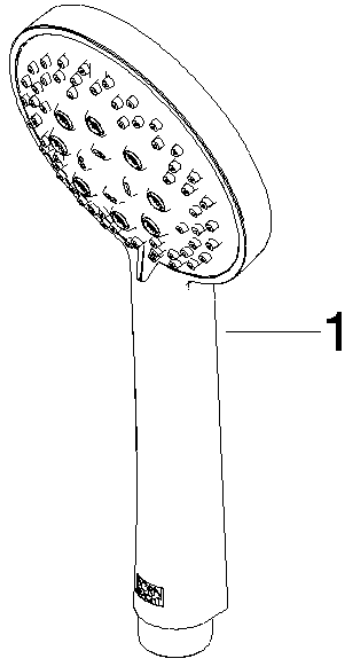

Hand shower - Brushed Dark Platinum

IMO

28 018 979

- Three or five settings: COMPACT RAIN, COMPACT SOFT FLOW, COMPACT AQUAPRESSURE FLOW, max. flow rate 15 l/min (at 3 bar)
- with anti-scale system
- spray head Ø 100mm
- 1/2" connection
- WRAS 2210003
- Function from: 7 l/min

Hand shower - Brushed Dark Platinum

IMO

28 018 979

Brushed Dark
Platinum

28 018 979-99 0010

28 018 979

mm [inches]

Flow rate chart

Parts for other
finishes can be found
here: [Chrome](#)

Hand shower - Brushed Dark Platinum

IMO

28 018 979

Spare parts list

Product version from 4/1/2024

No.	Item Number	Name	Quantity used	Delivery time
	09 23 01 039 90	sieve	1	2