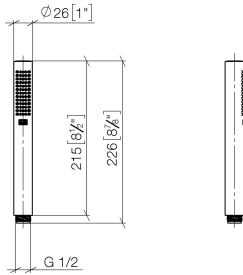

# Hand shower FlowReduce - Champagne (22kt Gold)

IMO

28 019 979

- COMPACT RAIN, max. flow rate 6.8 l/min (at 3 bar)
- with anti-scale system
- 1/2" connection
- This product can help a building meet the requirements of Green Building Rating Systems, e.g. LEED®, BREEAM®, DGNB

28 019 979

mm [inches]