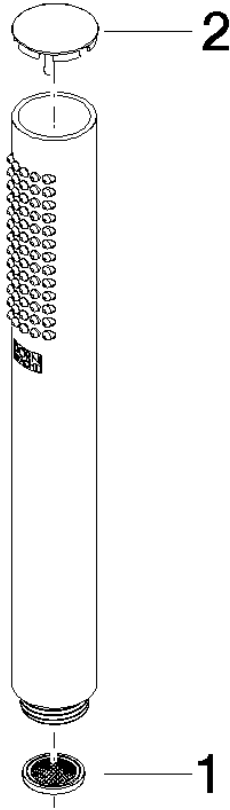

# Hand shower FlowReduce - Champagne (22kt Gold)

IMO

28 019 979

- COMPACT RAIN, max. flow rate 6.8 l/min (at 3 bar)
- with anti-scale system
- 1/2" connection
- This product can help a building meet the requirements of Green Building Rating Systems, e.g. LEED®, BREEAM®, DGNB

### Flow rate chart

**Product version from 4/1/2024**

Parts for other  
finishes can be found  
here: [Chrome](#)

Hand shower FlowReduce - Champagne (22kt Gold)

IMO

28 019 979

**Spare parts list**

**Product version from 4/1/2024**

No.	Item Number	Name	Quantity used	Delivery time
	09 23 01 039 90	sieve	2	2