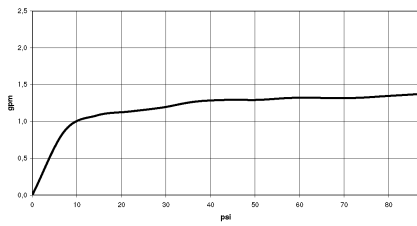

SERIES-VARIOUS Hand shower FlowReduce - Brushed Champagne (22kt Gold)

IMO

28 025 979

- spray head Ø 100mm
- COMPACT RAIN, max. flow rate 5 l/min (at 3 bar)
- with anti-scale system
- 1/2" connection
- This product can help a building meet the requirements of Green Building Rating Systems, e.g. LEED®, BREEAM®, DGNB

Intrinsic protection against back flow.

Fits: IMO, LULU, MADISON, MEM, TARA, CL.1, LISSÉ, VAIA, META, CYO

	Brushed Champagne (22kt Gold)	28 025 979-46 0010
	Chrome	28 025 979-00 0010
	Brushed Platinum	28 025 979-06 0010
	Platinum	28 025 979-08 0010
	Dark Chrome	28 025 979-19 0010
	Light Gold	28 025 979-26 0010
	Brushed Durabronze (23kt Gold)	28 025 979-28 0010
	Matte Black	28 025 979-33 0010
	Champagne (22kt Gold)	28 025 979-47 0010
	Brushed Chrome	28 025 979-93 0010
	Brushed Dark Platinum	28 025 979-99 0010

SERIES-VARIOUS Hand shower FlowReduce - Brushed Champagne (22kt Gold)

IMO

28 025 979
mm [inches]

Flow rate chart

SERIES-VARIOUS Hand shower FlowReduce - Brushed Champagne (22kt Gold)

IMO

28 025 979

Product version from 4/1/2023