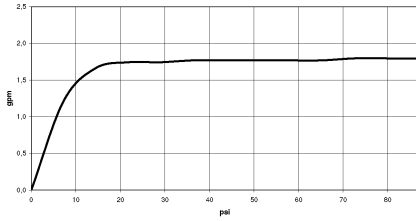

SERIES-VARIOUS Hand shower FlowReduce - Champagne (22kt Gold)

IMO

28 027 979

- spray head Ø 130 mm
- COMPACT RAIN, max. flow rate 6.8 l/min (at 3 bar)
- with anti-scale system
- 1/2" connection
- This product can help a building meet the requirements of Green Building Rating Systems, e.g. LEED®, BREEAM®, DGNB

SERIES-VARIOUS Hand shower FlowReduce - Champagne (22kt Gold)

IMO

28 027 979

mm [inches]

Flow rate chart

28 027 979

Product version from 4/1/2024

Parts for other
finishes can be found
here: [Chrome](#)