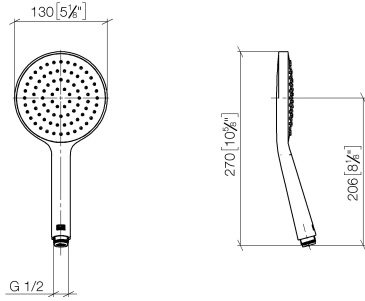

SERIES-VARIOUS Hand shower FlowReduce - Champagne (22kt Gold)

IMO

28 027 979

- spray head Ø 130 mm
- COMPACT RAIN, max. flow rate 6.8 l/min (at 3 bar)
- with anti-scale system
- 1/2" connection
- This product can help a building meet the requirements of Green Building Rating Systems, e.g. LEED®, BREEAM®, DGNB

Intrinsic protection against back flow.

Fits: IMO, LULU, MADISON, MEM, TARA, CL.1, LISSÉ, VAIA, META, CYO

	Champagne (22kt Gold)	28 027 979-47 0010
	Chrome	28 027 979-00 0010
	Brushed Platinum	28 027 979-06 0010
	Platinum	28 027 979-08 0010
	Dark Chrome	28 027 979-19 0010
	Light Gold	28 027 979-26 0010
	Brushed Durabronze (23kt Gold)	28 027 979-28 0010
	Matte Black	28 027 979-33 0010
	Brushed Champagne (22kt Gold)	28 027 979-46 0010
	Brushed Chrome	28 027 979-93 0010
	Brushed Dark Platinum	28 027 979-99 0010

SERIES-VARIOUS Hand shower FlowReduce - Champagne (22kt Gold)

IMO

28 027 979

mm [inches]

Flow rate chart

28 027 979

Product version from 4/1/2024

Parts for other
finishes can be found
here: [Chrome](#)