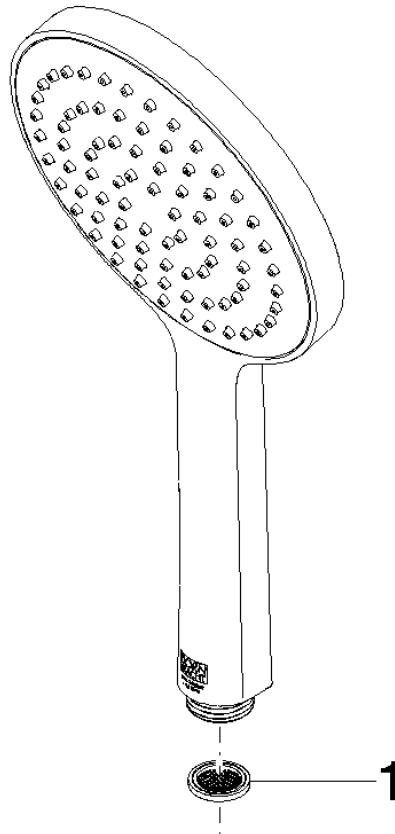

SERIES-VARIOUS Hand shower FlowReduce - Champagne (22kt Gold)

IMO

28 027 979

- spray head Ø 130 mm
- COMPACT RAIN, max. flow rate 6.8 l/min (at 3 bar)
- with anti-scale system
- 1/2" connection
- This product can help a building meet the requirements of Green Building Rating Systems, e.g. LEED®, BREEAM®, DGNB

Intrinsic protection against back flow.

Fits: IMO, LULU, MADISON, MEM, TARA, CL.1, LISSÉ, VAIA, META, CYO

	Champagne (22kt Gold)	28 027 979-47 0010
	Chrome	28 027 979-00 0010
	Brushed Platinum	28 027 979-06 0010
	Platinum	28 027 979-08 0010
	Dark Chrome	28 027 979-19 0010
	Light Gold	28 027 979-26 0010
	Brushed Durabronze (23kt Gold)	28 027 979-28 0010
	Matte Black	28 027 979-33 0010
	Brushed Champagne (22kt Gold)	28 027 979-46 0010
	Brushed Chrome	28 027 979-93 0010
	Brushed Dark Platinum	28 027 979-99 0010

SERIES-VARIOUS Hand shower FlowReduce - Champagne (22kt Gold)

IMO

28 027 979

mm [inches]

Flow rate chart

28 027 979

Product version from 4/1/2024

Parts for other
finishes can be found
here: [Chrome](#)

SERIES-VARIOUS Hand shower FlowReduce - Champagne (22kt Gold)

IMO

28 027 979

Spare parts list

Product version from 4/1/2024

No.	Item Number	Name	Quantity used	Delivery time
	09 23 01 039 90	sieve	1	2