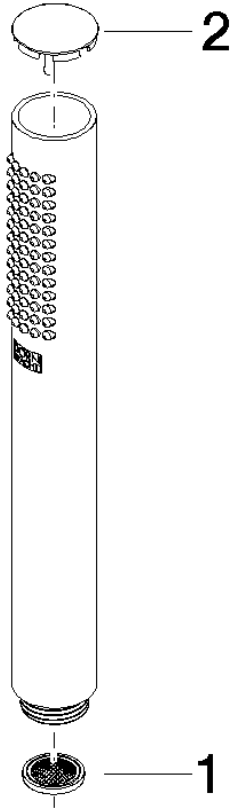

SERIES-VARIOUS Hand shower - Platinum

IMO

28 029 979

- COMPACT RAIN, max. flow rate 15 l/min (at 3 bar)
- with anti-scale system
- 1/2" connection

Intrinsic protection against back flow.

Fits: IMO, LULU, MADISON, MEM, TARA,
CL.1, LISSÉ, VAIA, META, CYO

	Platinum	28 029 979-08
	Chrome	28 029 979-00
	Chrome	28 029 979-00 0010
	Brushed Platinum	28 029 979-06 0010
	Brushed Platinum	28 029 979-06
	Platinum	28 029 979-08 0010
	Dark Chrome	28 029 979-19
	Dark Chrome	28 029 979-19 0010
	Light Gold	28 029 979-26 0010
	Light Gold	28 029 979-26
	Brushed Durabass (23kt Gold)	28 029 979-28 0010
	Brushed Durabass (23kt Gold)	28 029 979-28
	Matte Black	28 029 979-33 0010
	Matte Black	28 029 979-33
	Brushed Champagne (22kt Gold)	28 029 979-46
	Brushed Champagne (22kt Gold)	28 029 979-46 0010
	Champagne (22kt Gold)	28 029 979-47
	Champagne (22kt Gold)	28 029 979-47 0010
	Brushed Chrome	28 029 979-93
	Brushed Chrome	28 029 979-93 0010
	Brushed Dark Platinum	28 029 979-99 0010
	Brushed Dark Platinum	28 029 979-99

28 029 979

mm [inches]

Flow rate chart

28 029 979

Product version from 4/1/2024

Parts for other finishes can be found here: [Chrome](#)

SERIES-VARIOUS Hand shower - Platinum

IMO

28 029 979

Spare parts list

Product version from 4/1/2024

No.	Item Number	Name	Quantity used	Delivery time
	09 23 01 039 90	sieve	2	2