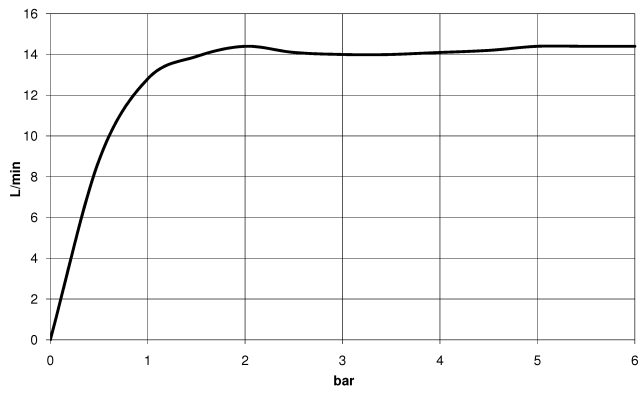

SERIES-VARIOUS Hand shower - Platinum

IMO

28 029 979

- COMPACT RAIN, max. flow rate 15 l/min (at 3 bar)
- with anti-scale system
- 1/2" connection

Intrinsic protection against back flow.

Fits: IMO, LULU, MADISON, MEM, TARA,
CL.1, LISSÉ, VAIA, META, CYO

	Platinum	28 029 979-08
	Chrome	28 029 979-00
	Chrome	28 029 979-00 0010
	Brushed Platinum	28 029 979-06 0010
	Brushed Platinum	28 029 979-06
	Platinum	28 029 979-08 0010
	Dark Chrome	28 029 979-19
	Dark Chrome	28 029 979-19 0010
	Light Gold	28 029 979-26 0010
	Light Gold	28 029 979-26
	Brushed Durabass (23kt Gold)	28 029 979-28 0010
	Brushed Durabass (23kt Gold)	28 029 979-28
	Matte Black	28 029 979-33 0010
	Matte Black	28 029 979-33
	Brushed Champagne (22kt Gold)	28 029 979-46
	Brushed Champagne (22kt Gold)	28 029 979-46 0010
	Champagne (22kt Gold)	28 029 979-47
	Champagne (22kt Gold)	28 029 979-47 0010
	Brushed Chrome	28 029 979-93
	Brushed Chrome	28 029 979-93 0010
	Brushed Dark Platinum	28 029 979-99 0010
	Brushed Dark Platinum	28 029 979-99

28 029 979

mm [inches]

Flow rate chart

28 029 979

Product version from 4/1/2024

Parts for other finishes can be found here: [Chrome](#)

SERIES-VARIOUS Hand shower - Platinum

IMO