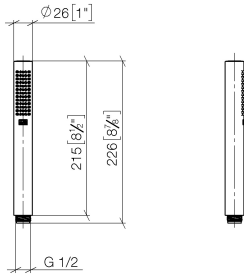

SERIES-VARIOUS Hand shower - Platinum

IMO

28 029 979

- COMPACT RAIN, max. flow rate 15 l/min (at 3 bar)
- with anti-scale system
- 1/2" connection

Intrinsic protection against back flow.

Fits: IMO, LULU, MADISON, MEM, TARA,
CL.1, LISSÉ, VAIA, META, CYO

28 029 979

mm [inches]

Flow rate chart

28 029 979

Product version from 4/1/2024

Parts for other finishes can be found here: [Chrome](#)

SERIES-VARIOUS Hand shower - Platinum

IMO