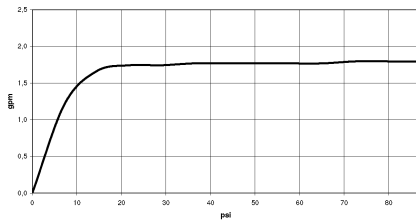

SERIES-VARIOUS Hand shower - Light Gold

IMO

28 029 979

- COMPACT RAIN, max. flow rate 6.8 l/min (at 3 bar)
- with anti-scale system
- 1/2" connection
- This product can help a building meet the requirements of Green Building Rating Systems, e.g. LEED®, BREEAM®, DGNB

Intrinsic protection against back flow.

Fits: IMO, LULU, MADISON, MEM, TARA, CL.1, LISSÉ, VAIA, META, CYO

	Light Gold	28 029 979-26 0010
	Chrome	28 029 979-00
	Chrome	28 029 979-00 0010
	Brushed Platinum	28 029 979-06 0010
	Brushed Platinum	28 029 979-06
	Platinum	28 029 979-08 0010
	Platinum	28 029 979-08
	Dark Chrome	28 029 979-19
	Dark Chrome	28 029 979-19 0010
	Light Gold	28 029 979-26
	Brushed Durabronze (23kt Gold)	28 029 979-28 0010
	Brushed Durabronze (23kt Gold)	28 029 979-28
	Matte Black	28 029 979-33 0010
	Matte Black	28 029 979-33
	Brushed Champagne (22kt Gold)	28 029 979-46
	Brushed Champagne (22kt Gold)	28 029 979-46 0010
	Champagne (22kt Gold)	28 029 979-47
	Champagne (22kt Gold)	28 029 979-47 0010
	Brushed Chrome	28 029 979-93
	Brushed Chrome	28 029 979-93 0010
	Brushed Dark Platinum	28 029 979-99 0010
	Brushed Dark Platinum	28 029 979-99

28 029 979

mm [inches]

Flow rate chart

28 029 979

Product version from 4/1/2024

Parts for other
finishes can be found
here: [Chrome](#)

SERIES-VARIOUS Hand shower - Light Gold

IMO