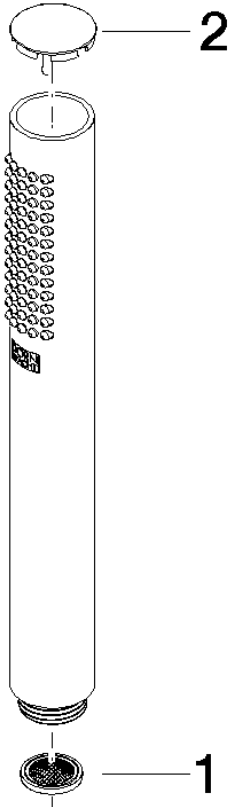

SERIES-VARIOUS Hand shower - Light Gold

IMO

28 029 979

- COMPACT RAIN, max. flow rate 6.8 l/min (at 3 bar)
- with anti-scale system
- 1/2" connection
- This product can help a building meet the requirements of Green Building Rating Systems, e.g. LEED®, BREEAM®, DGNB

Intrinsic protection against back flow.

Fits: IMO, LULU, MADISON, MEM, TARA, CL.1, LISSÉ, VAIA, META, CYO

	Light Gold	28 029 979-26 0010
	Chrome	28 029 979-00
	Chrome	28 029 979-00 0010
	Brushed Platinum	28 029 979-06 0010
	Brushed Platinum	28 029 979-06
	Platinum	28 029 979-08 0010
	Platinum	28 029 979-08
	Dark Chrome	28 029 979-19
	Dark Chrome	28 029 979-19 0010
	Light Gold	28 029 979-26
	Brushed Durabronze (23kt Gold)	28 029 979-28 0010
	Brushed Durabronze (23kt Gold)	28 029 979-28
	Matte Black	28 029 979-33 0010
	Matte Black	28 029 979-33
	Brushed Champagne (22kt Gold)	28 029 979-46
	Brushed Champagne (22kt Gold)	28 029 979-46 0010
	Champagne (22kt Gold)	28 029 979-47
	Champagne (22kt Gold)	28 029 979-47 0010
	Brushed Chrome	28 029 979-93
	Brushed Chrome	28 029 979-93 0010
	Brushed Dark Platinum	28 029 979-99 0010
	Brushed Dark Platinum	28 029 979-99

28 029 979

mm [inches]

Flow rate chart

28 029 979

Product version from 4/1/2024

Parts for other
finishes can be found
here: [Chrome](#)

SERIES-VARIOUS Hand shower - Light Gold

IMO

28 029 979

Spare parts list

Product version from 4/1/2024

No.	Item Number	Name	Quantity used	Delivery time
	09 23 01 039 90	sieve	2	2