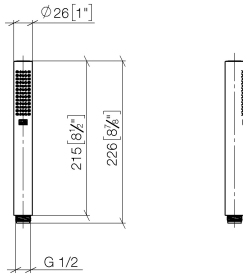

SERIES-VARIOUS Hand shower - Light Gold

IMO

28 029 979

- COMPACT RAIN, max. flow rate 6.8 l/min (at 3 bar)
- with anti-scale system
- 1/2" connection
- This product can help a building meet the requirements of Green Building Rating Systems, e.g. LEED®, BREEAM®, DGNB

Intrinsic protection against back flow.

Fits: IMO, LULU, MADISON, MEM, TARA, CL.1, LISSÉ, VAIA, META, CYO

	Light Gold	28 029 979-26 0010
	Chrome	28 029 979-00
	Chrome	28 029 979-00 0010
	Brushed Platinum	28 029 979-06 0010
	Brushed Platinum	28 029 979-06
	Platinum	28 029 979-08 0010
	Platinum	28 029 979-08
	Dark Chrome	28 029 979-19
	Dark Chrome	28 029 979-19 0010
	Light Gold	28 029 979-26
	Brushed Durabronze (23kt Gold)	28 029 979-28 0010
	Brushed Durabronze (23kt Gold)	28 029 979-28
	Matte Black	28 029 979-33 0010
	Matte Black	28 029 979-33
	Brushed Champagne (22kt Gold)	28 029 979-46
	Brushed Champagne (22kt Gold)	28 029 979-46 0010
	Champagne (22kt Gold)	28 029 979-47
	Champagne (22kt Gold)	28 029 979-47 0010
	Brushed Chrome	28 029 979-93
	Brushed Chrome	28 029 979-93 0010
	Brushed Dark Platinum	28 029 979-99 0010
	Brushed Dark Platinum	28 029 979-99

28 029 979

mm [inches]

Flow rate chart

28 029 979

Product version from 4/1/2024

Parts for other
finishes can be found
here: [Chrome](#)

SERIES-VARIOUS Hand shower - Light Gold

IMO