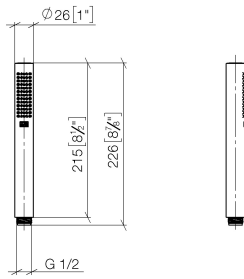

SERIES-VARIOUS Hand shower FlowReduce - Champagne (22kt Gold)

IMO

28 029 979

- COMPACT RAIN, max. flow rate 6.8 l/min (at 3 bar)
- with anti-scale system
- 1/2" connection
- This product can help a building meet the requirements of Green Building Rating Systems, e.g. LEED®, BREEAM®, DGNB

Intrinsic protection against back flow.

Fits: IMO, LULU, MADISON, MEM, TARA, CL.1, LISSÉ, VAIA, META, CYO

	Champagne (22kt Gold)	28 029 979-47 0010
	Chrome	28 029 979-00
	Chrome	28 029 979-00 0010
	Brushed Platinum	28 029 979-06 0010
	Brushed Platinum	28 029 979-06
	Platinum	28 029 979-08 0010
	Platinum	28 029 979-08
	Dark Chrome	28 029 979-19
	Dark Chrome	28 029 979-19 0010
	Light Gold	28 029 979-26 0010
	Light Gold	28 029 979-26
	Brushed Durabross (23kt Gold)	28 029 979-28 0010
	Brushed Durabross (23kt Gold)	28 029 979-28
	Matte Black	28 029 979-33 0010
	Matte Black	28 029 979-33
	Brushed Champagne (22kt Gold)	28 029 979-46
	Brushed Champagne (22kt Gold)	28 029 979-46 0010
	Champagne (22kt Gold)	28 029 979-47
	Brushed Chrome	28 029 979-93
	Brushed Chrome	28 029 979-93 0010
	Brushed Dark Platinum	28 029 979-99 0010
	Brushed Dark Platinum	28 029 979-99

28 029 979

mm [inches]

Flow rate chart

28 029 979

Product version from 4/1/2024

Parts for other finishes can be found here: [Chrome](#)

SERIES-VARIOUS Hand shower FlowReduce - Champagne (22kt Gold)

IMO