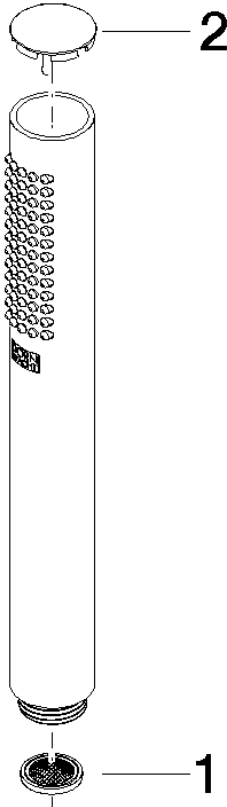

SERIES-VARIOUS Hand shower FlowReduce - Champagne (22kt Gold)

IMO

28 029 979

- COMPACT RAIN, max. flow rate 6.8 l/min (at 3 bar)
- with anti-scale system
- 1/2" connection
- This product can help a building meet the requirements of Green Building Rating Systems, e.g. LEED®, BREEAM®, DGNB

Intrinsic protection against back flow.

Fits: IMO, LULU, MADISON, MEM, TARA, CL.1, LISSÉ, VAIA, META, CYO

	Champagne (22kt Gold)	28 029 979-47 0010
	Chrome	28 029 979-00
	Chrome	28 029 979-00 0010
	Brushed Platinum	28 029 979-06 0010
	Brushed Platinum	28 029 979-06
	Platinum	28 029 979-08 0010
	Platinum	28 029 979-08
	Dark Chrome	28 029 979-19
	Dark Chrome	28 029 979-19 0010
	Light Gold	28 029 979-26 0010
	Light Gold	28 029 979-26
	Brushed Durabross (23kt Gold)	28 029 979-28 0010
	Brushed Durabross (23kt Gold)	28 029 979-28
	Matte Black	28 029 979-33 0010
	Matte Black	28 029 979-33
	Brushed Champagne (22kt Gold)	28 029 979-46
	Brushed Champagne (22kt Gold)	28 029 979-46 0010
	Champagne (22kt Gold)	28 029 979-47
	Brushed Chrome	28 029 979-93
	Brushed Chrome	28 029 979-93 0010
	Brushed Dark Platinum	28 029 979-99 0010
	Brushed Dark Platinum	28 029 979-99

28 029 979

mm [inches]

Flow rate chart

28 029 979

Product version from 4/1/2024

Parts for other finishes can be found here: [Chrome](#)

SERIES-VARIOUS Hand shower FlowReduce - Champagne (22kt Gold)

IMO

28 029 979

Spare parts list

Product version from 4/1/2024

No.	Item Number	Name	Quantity used	Delivery time
	09 23 01 039 90	sieve	2	2