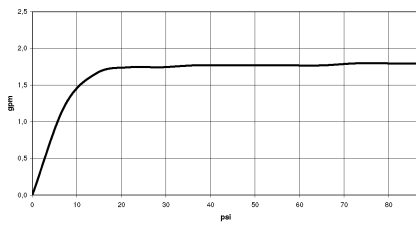

SERIES-VARIOUS Hand shower FlowReduce - Champagne (22kt Gold)

IMO

28 029 979

- COMPACT RAIN, max. flow rate 6.8 l/min (at 3 bar)
- with anti-scale system
- 1/2" connection
- This product can help a building meet the requirements of Green Building Rating Systems, e.g. LEED®, BREEAM®, DGNB

Intrinsic protection against back flow.

Fits: IMO, LULU, MADISON, MEM, TARA, CL.1, LISSÉ, VAIA, META, CYO

	Champagne (22kt Gold)	28 029 979-47 0010
	Chrome	28 029 979-00
	Chrome	28 029 979-00 0010
	Brushed Platinum	28 029 979-06 0010
	Brushed Platinum	28 029 979-06
	Platinum	28 029 979-08 0010
	Platinum	28 029 979-08
	Dark Chrome	28 029 979-19
	Dark Chrome	28 029 979-19 0010
	Light Gold	28 029 979-26 0010
	Light Gold	28 029 979-26
	Brushed Durabross (23kt Gold)	28 029 979-28 0010
	Brushed Durabross (23kt Gold)	28 029 979-28
	Matte Black	28 029 979-33 0010
	Matte Black	28 029 979-33
	Brushed Champagne (22kt Gold)	28 029 979-46
	Brushed Champagne (22kt Gold)	28 029 979-46 0010
	Champagne (22kt Gold)	28 029 979-47
	Brushed Chrome	28 029 979-93
	Brushed Chrome	28 029 979-93 0010
	Brushed Dark Platinum	28 029 979-99 0010
	Brushed Dark Platinum	28 029 979-99

28 029 979

mm [inches]

Flow rate chart

28 029 979

Product version from 4/1/2024

Parts for other finishes can be found here: [Chrome](#)

SERIES-VARIOUS Hand shower FlowReduce - Champagne (22kt Gold)

IMO