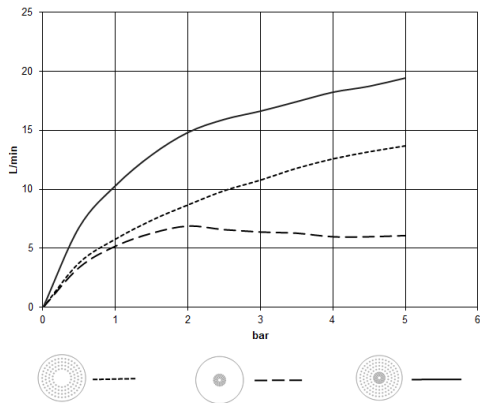

**Rain shower for surface-mounted ceiling installation with light 300 mm -
Brushed Platinum**

TARA

28 032 970

Fits: TARA, LISSÉ, VAIA, META

- rain shower Ø 300 mm
- PURE RAIN, max. flow rate 12 l/min (at 3 bar)
- PURIFY RAIN, max. flow rate 6 l/min (at 3 bar)
- Distance to ceiling from bottom edge of shower 40 mm
- with anti-scale system
- central LED Spot 3000 K
- Provided by customer: Light switch
- For simultaneous control of the jet types, we recommend the xTool thermostat module
- Not suitable for use in a steam room.

Required miscellaneous

Concealed ceiling installation box for surface-mounted ceiling installation with light -

35 042 970 90

- min. recess depth 90 mm
- max. recess depth 115 mm
- 2x female thread 1/2" connections
- Input 100-240V AC 50-60Hz
- concealed rough parts
- Output 350 mA SELV / Class II
- Provided by customer: Light switch

**Rain shower for surface-mounted ceiling installation with light 300 mm -
Brushed Platinum**

TARA

28 032 970
mm [Inches]

Flow rate chart

Codes & Standards

DIN 4109

ISO 3822

Scottish Water
Byelaws