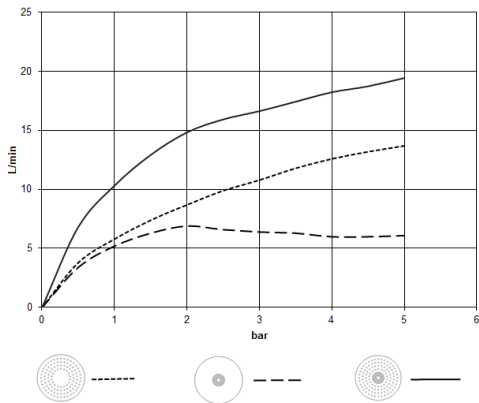

**Rain shower for surface-mounted ceiling installation with light 300 mm -  
Brushed Chrome**

TARA

28 032 970

Fits: TARA, LISSÉ, VAIA, META

- rain shower Ø 300 mm
- PURE RAIN, max. flow rate 12 l/min (at 3 bar)
- PURIFY RAIN, max. flow rate 6 l/min (at 3 bar)
- Distance to ceiling from bottom edge of shower 40 mm
- with anti-scale system
- central LED Spot 3000 K
- Provided by customer: Light switch
- For simultaneous control of the jet types, we recommend the xTool thermostat module
- Not suitable for use in a steam room.

**Required miscellaneous**

**Concealed ceiling installation box 35 042 970 90  
for surface-mounted ceiling  
installation with light -**

- min. recess depth 90 mm
- max. recess depth 115 mm
- 2x female thread 1/2" connections
- Input 100-240V AC 50-60Hz
- concealed rough parts
- Output 350 mA SELV / Class II
- Provided by customer: Light switch

**Rain shower for surface-mounted ceiling installation with light 300 mm -  
Brushed Chrome**

TARA

28 032 970  
mm [Inches]

**Flow rate chart**

**Codes & Standards**

DIN 4109

ISO 3822

Scottish Water  
Byelaws

No.	Item Number	Name	Quantity used	Delivery time
	90 17 20 263 00 90	fixing set	4	2