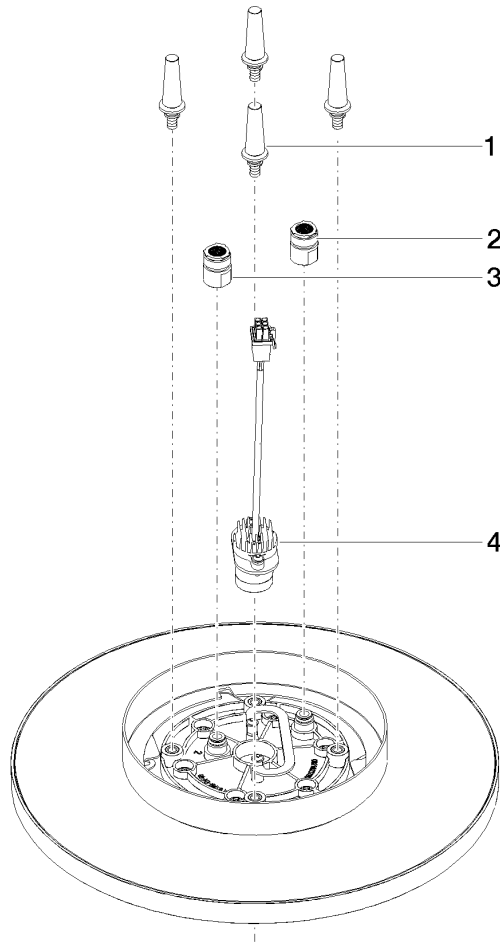

28 032 970

Product version from 5/1/2022