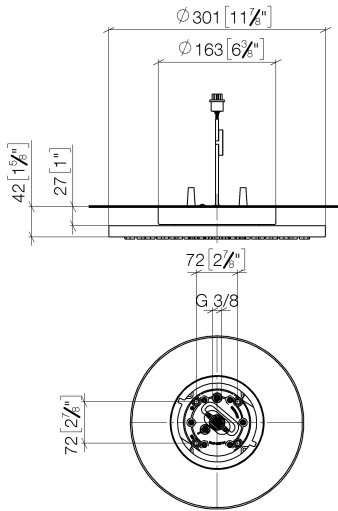

**Rain shower for surface-mounted ceiling installation with light 300 mm -  
Brushed Chrome**

TARA

28 032 970

Fits: TARA, LISSÉ, VAIA, META

- rain shower Ø 300 mm
- PURE RAIN, max. flow rate 12 l/min (at 3 bar)
- PURIFY RAIN, max. flow rate 6 l/min (at 3 bar)
- Distance to ceiling from bottom edge of shower 40 mm
- with anti-scale system
- central LED Spot 3000 K
- Provided by customer: Light switch
- For simultaneous control of the jet types, we recommend the xTool thermostat module
- Not suitable for use in a steam room.

**Required miscellaneous**

**Concealed ceiling installation box 35 042 970 90  
for surface-mounted ceiling  
installation with light -**

- min. recess depth 90 mm
- max. recess depth 115 mm
- 2x female thread 1/2" connections
- Input 100-240V AC 50-60Hz
- concealed rough parts
- Output 350 mA SELV / Class II
- Provided by customer: Light switch

**Rain shower for surface-mounted ceiling installation with light 300 mm -  
Brushed Chrome**

TARA

28 032 970  
mm [Inches]

**Flow rate chart**

**Codes & Standards**

DIN 4109

ISO 3822

Scottish Water  
Byelaws

No.	Item Number	Name	Quantity used	Delivery time
	90 17 20 263 00 90	fixing set	4	2