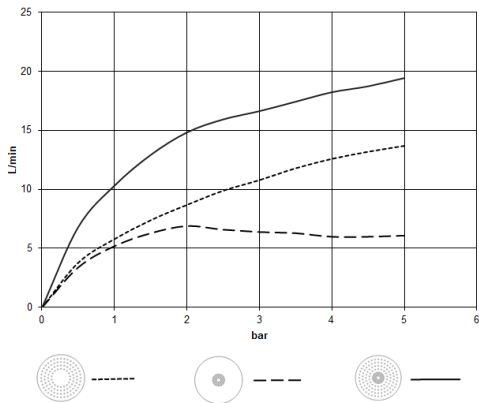

**Rain shower for surface-mounted ceiling installation with light 300 mm -
Brushed Dark Platinum**

TARA

28 032 970

Fits: TARA, LISSÉ, VAIA, META

- rain shower Ø 300 mm
- PURE RAIN, max. flow rate 12 l/min (at 3 bar)
- PURIFY RAIN, max. flow rate 6 l/min (at 3 bar)
- Distance to ceiling from bottom edge of shower 40 mm
- with anti-scale system
- central LED Spot 3000 K
- Provided by customer: Light switch
- For simultaneous control of the jet types, we recommend the xTool thermostat module
- Not suitable for use in a steam room.

Required miscellaneous

**Concealed ceiling installation box 35 042 970 90
for surface-mounted ceiling
installation with light -**

- min. recess depth 90 mm
- max. recess depth 115 mm
- 2x female thread 1/2" connections
- Input 100-240V AC 50-60Hz
- concealed rough parts
- Output 350 mA SELV / Class II
- Provided by customer: Light switch

**Rain shower for surface-mounted ceiling installation with light 300 mm -
Brushed Dark Platinum**

TARA

28 032 970
mm [Inches]

Flow rate chart

Codes & Standards

DIN 4109

ISO 3822

Scottish Water
Byelaws