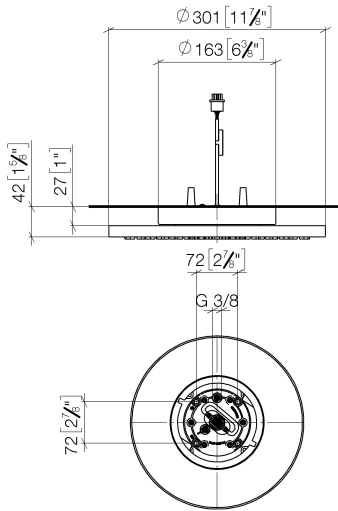

**Rain shower for surface-mounted ceiling installation with light 300 mm -
Brushed Dark Platinum**

TARA

28 032 970

Fits: TARA, LISSÉ, VAIA, META

- rain shower Ø 300 mm
- PURE RAIN, max. flow rate 12 l/min (at 3 bar)
- PURIFY RAIN, max. flow rate 6 l/min (at 3 bar)
- Distance to ceiling from bottom edge of shower 40 mm
- with anti-scale system
- central LED Spot 3000 K
- Provided by customer: Light switch
- For simultaneous control of the jet types, we recommend the xTool thermostat module
- Not suitable for use in a steam room.

Required miscellaneous

**Concealed ceiling installation box 35 042 970 90
for surface-mounted ceiling
installation with light -**

- min. recess depth 90 mm
- max. recess depth 115 mm
- 2x female thread 1/2" connections
- Input 100-240V AC 50-60Hz
- concealed rough parts
- Output 350 mA SELV / Class II
- Provided by customer: Light switch

**Rain shower for surface-mounted ceiling installation with light 300 mm -
Brushed Dark Platinum**

TARA

28 032 970
mm [Inches]

Flow rate chart

Codes & Standards

DIN 4109

ISO 3822

Scottish Water
Byelaws

UK Water Supply
Regulations

Ü-Zeichen

Rain shower for surface-mounted ceiling installation with light 300 mm -
Brushed Dark Platinum

TARA

28 032 970
Certificates

LGA_38

WRAS_240502

28 032 970