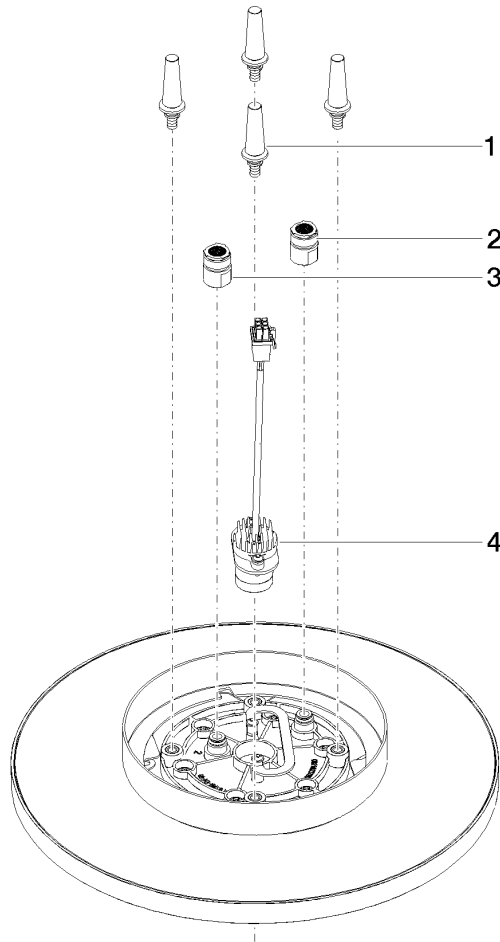

Required miscellaneous

**Concealed ceiling installation box 35 042 970 90
for surface-mounted ceiling
installation with light -**

- min. recess depth 90 mm
- max. recess depth 115 mm
- 2x female thread 1/2" connections
- Input 100-240V AC 50-60Hz
- concealed rough parts
- Output 350 mA SELV / Class II
- Provided by customer: Light switch

**Rain shower for surface-mounted ceiling installation with light 300 mm -
Brushed Dark Platinum**

TARA

28 032 970
mm [Inches]

Flow rate chart

Codes & Standards

DIN 4109

ISO 3822

Scottish Water
Byelaws

UK Water Supply
Regulations

Ü-Zeichen

Rain shower for surface-mounted ceiling installation with light 300 mm -
Brushed Dark Platinum

TARA

28 032 970
Certificates

LGA_38

WRAS_240502

28 032 970

Product version from 5/1/2022

Rain shower for surface-mounted ceiling installation with light 300 mm -
Brushed Dark Platinum

TARA

28 032 970

Spare parts list

Product version from 5/1/2022

No.	Item Number	Name	Quantity used	Delivery time
	90 17 20 263 00 90	fixing set	4	2