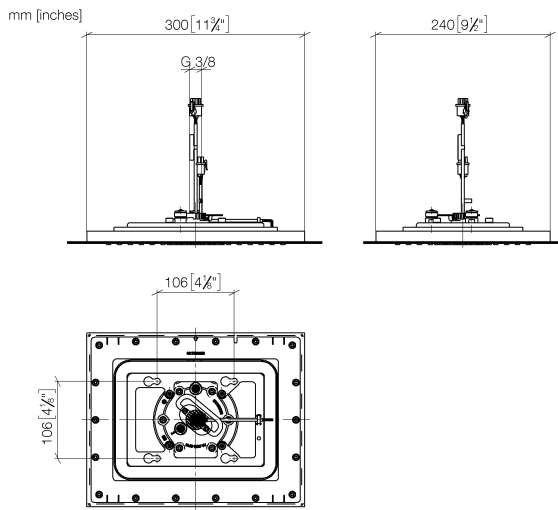

Rain shower for recessed ceiling installation with light 300 x 240 mm - Platinum

28 044 980 Product version from 5/1/2022