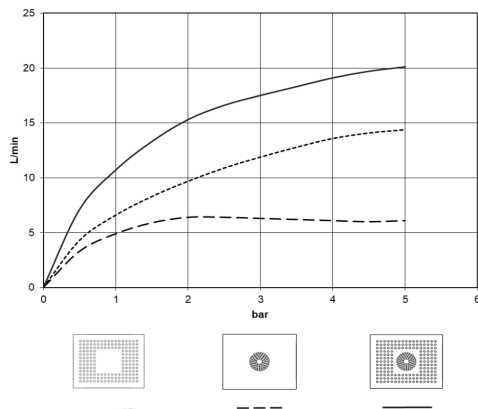

### Concealed ceiling installation box 35 044 970 90 for recessed ceiling installation with light -

- flush-mounted installation box 360x300 mm RAL 9003 signal white
- recess depth mm
- Input 100-240V AC 50-60Hz
- concealed rough parts
- Output 12V DC SELV / Class 2
- ZigBee Light Link RGBW controller

### Flow rate chart