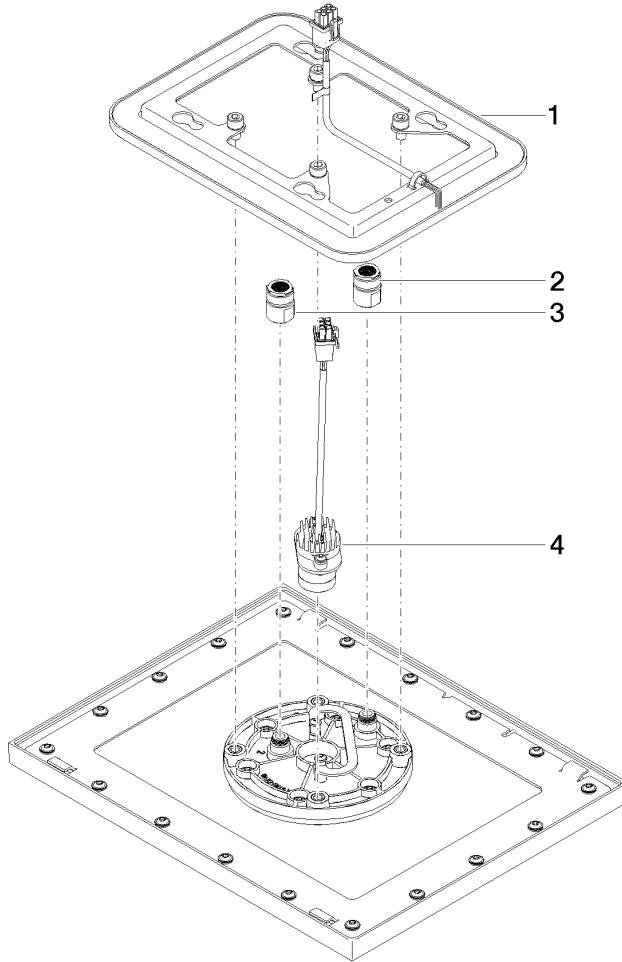

Required miscellaneous

Concealed ceiling installation box for recessed ceiling installation with light - 35 044 970 90

- concealed rough parts
- flush-mounted installation box 360x300 mm RAL 9003 signal white
- recess depth 137mm
- Supply pipe 7 m
- Input 100-240V AC 50-60Hz
- Output 12V DC SELV / Class II
- ZigBee Light Link RGBW controller
- Provided by customer: Zigbee gateway

Rain shower for recessed ceiling installation with light 300 x 240 mm - Brushed Champagne (22kt Gold)

IMO

28 044 980
mm [inches]

Flow rate chart

Codes & Standards

DIN 4109

ISO 3822

Scottish Water
Byelaws

UK Water Supply
Regulations

Ü-Zeichen

Rain shower for recessed ceiling installation with light 300 x 240 mm - Brushed
Champagne (22kt Gold)

IMO

28 044 980

Certificates

LGA_38

WRAS_240502

Rain shower for recessed ceiling installation with light 300 x 240 mm - Brushed
Champagne (22kt Gold)

28 044 980

Product version from 5/1/2022

Rain shower for recessed ceiling installation with light 300 x 240 mm - Brushed
Champagne (22kt Gold)