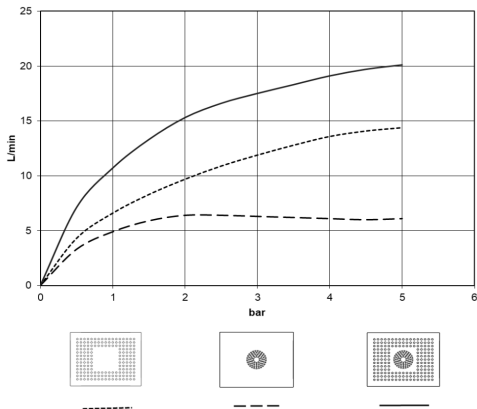

**Rain shower for recessed ceiling installation with light 300 x 240 mm - Brushed
Champagne (22kt Gold)**

IMO

28 044 980

Fits: IMO, LULU, MEM, CL.1, CYO

- rain shower 300 x 240mm
- PURE RAIN, max. flow rate 12 l/min (at 3 bar)
- PURIFY RAIN, max. flow rate 6 l/min (at 3 bar)
- min. recess depth 137 mm
- with anti-scale system
- central RGBW LED spot
- RGBW LED ambient lighting
- For simultaneous control of the jet types, we recommend the xTool thermostat module
- Provided by customer: Zigbee gateway
- Not suitable for use in a steam room.
- WRAS 240502006

Required miscellaneous

Concealed ceiling installation box for recessed ceiling installation with light - 35 044 970 90

- concealed rough parts
- flush-mounted installation box 360x300 mm RAL 9003 signal white
- recess depth 137mm
- Supply pipe 7 m
- Input 100-240V AC 50-60Hz
- Output 12V DC SELV / Class II
- ZigBee Light Link RGBW controller
- Provided by customer: Zigbee gateway

Rain shower for recessed ceiling installation with light 300 x 240 mm - Brushed Champagne (22kt Gold)

IMO

28 044 980
mm [inches]

Flow rate chart

Codes & Standards

DIN 4109

ISO 3822

Scottish Water
Byelaws