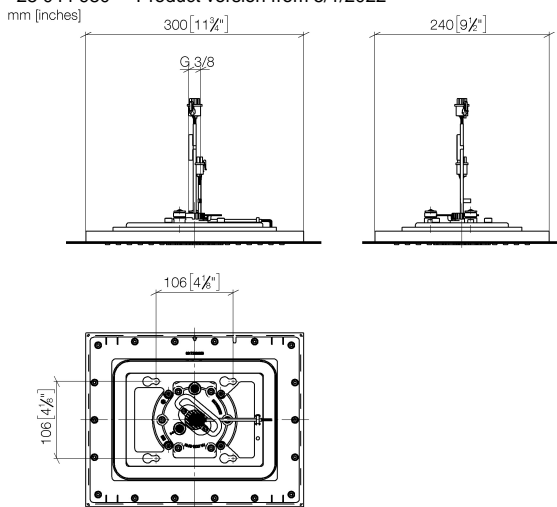

Rain shower for recessed ceiling installation with light 300 x 240 mm - Brushed Dark Platinum

28 044 980 Product version from 5/1/2022

- rain shower 300 x 240mm
- PURE RAIN, max. flow rate 12 l/min (at 3 bar)
- PURIFY RAIN, max. flow rate 6 l/min (at 3 bar)
- min. recess depth 137 mm
- with anti-scale system

Required miscellaneous

Concealed ceiling installation box 35 044 970 90 for recessed ceiling installation with light -

- flush-mounted installation box 360x300 mm RAL 9003 signal white
- recess depth mm
- Input 100-240V AC 50-60Hz
- concealed rough parts
- Output 12V DC SELV / Class 2
- ZigBee Light Link RGBW controller

Rain shower for recessed ceiling installation with light 300 x 240 mm - Brushed Dark Platinum

28 044 980 Product version from 5/1/2022

Flow rate chart

Codes & Standards

DIN 4109

ISO 3822

Scottish Water
Byelaws

UK Water Supply
Regulations

Ü-Zeichen

Rain shower for recessed ceiling installation with light 300 x 240 mm - Brushed Dark Platinum

28 044 980 Product version from 5/1/2022

Certificates

LGA_38

WRAS_240502

Rain shower for recessed ceiling installation with light 300 x 240 mm - Brushed Dark Platinum