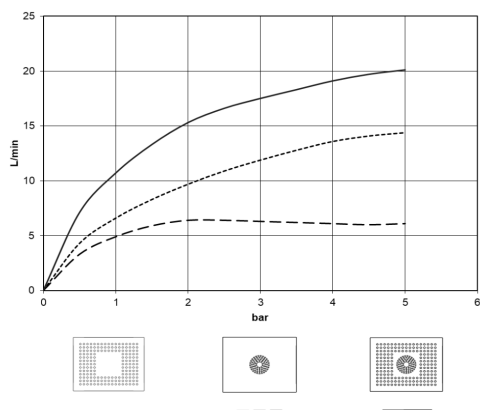

Flow rate chart

Codes & Standards

DIN 4109

ISO 3822

Scottish Water
Byelaws

UK Water Supply
Regulations

Ü-Zeichen