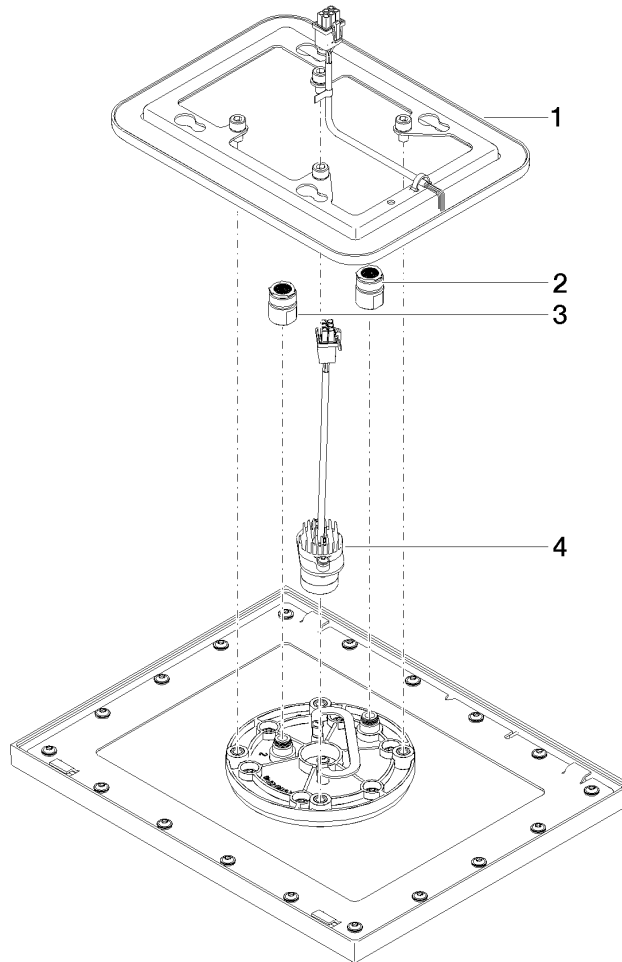

Rain shower for recessed ceiling installation with light 300 x 240 mm - Brushed Dark Platinum

28 044 980 Product version from 5/1/2022

Spare parts list

No.	Item Number	Name	Quantity used	Delivery time
1	90 10 01 224 00 90	electronic accessories	1	2
2	90 24 03 309 01 90	connection	1	2
3	90 24 03 309 00 90	connection	1	2
4	90 10 01 225 00 90	electronic accessories	1	2