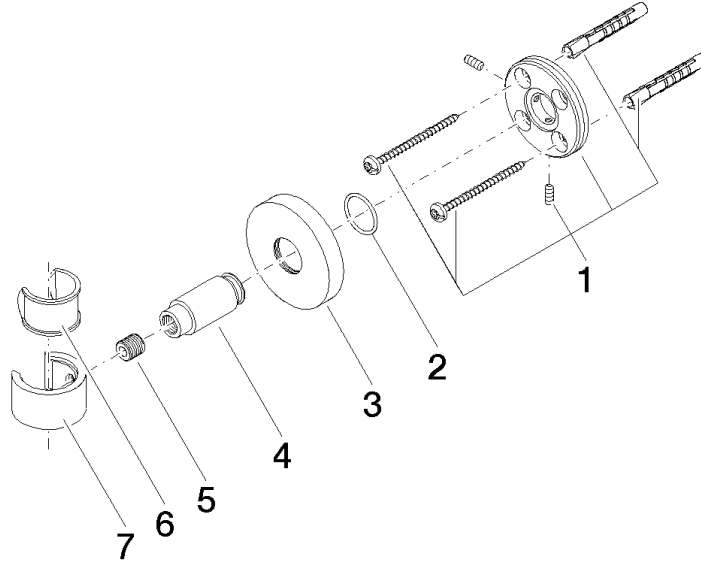

28 050 625

• rosette Ø 55 mm

Fits: TARA, META

	Brushed Light Gold	28 050 625-27
	Chrome	28 050 625-00
	Brushed Platinum	28 050 625-06
	Dark Chrome	28 050 625-19
	Light Gold	28 050 625-26
	Brushed Durabronze (23kt Gold)	28 050 625-28
	Matte Black	28 050 625-33
	Brushed Bronze	28 050 625-42
	Brushed Champagne (22kt Gold)	28 050 625-46
	Champagne (22kt Gold)	28 050 625-47
	Brushed Chrome	28 050 625-93
	Brushed Dark Platinum	28 050 625-99

28 050 625

mm [inches]

28 050 625

Product version from 10/1/2023

Parts for other
finishes can be found
here: [Chrome](#)

Wall bracket - Brushed Light Gold

TARA

28 050 625

Spare parts list

Product version from 10/1/2023

No.	Item Number	Name	Quantity used	Delivery time
	05 17 62 500 00 90	fixing set	7	2