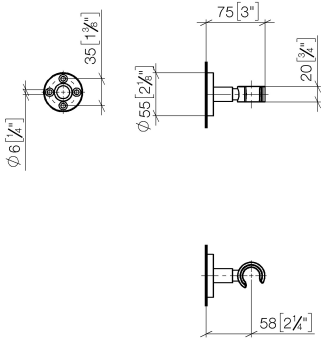

28 050 625

• rosette Ø 55 mm

Fits: TARA, META

	Brushed Light Gold	28 050 625-27
	Chrome	28 050 625-00
	Brushed Platinum	28 050 625-06
	Dark Chrome	28 050 625-19
	Light Gold	28 050 625-26
	Brushed Durabronze (23kt Gold)	28 050 625-28
	Matte Black	28 050 625-33
	Brushed Bronze	28 050 625-42
	Brushed Champagne (22kt Gold)	28 050 625-46
	Champagne (22kt Gold)	28 050 625-47
	Brushed Chrome	28 050 625-93
	Brushed Dark Platinum	28 050 625-99

28 050 625

mm [inches]

28 050 625

Product version from 10/1/2023

Parts for other
finishes can be found
here: [Chrome](#)

Wall bracket - Brushed Light Gold

TARA

28 050 625

Spare parts list

Product version from 10/1/2023

No.	Item Number	Name	Quantity used	Delivery time
	05 17 62 500 00 90	fixing set	7	2