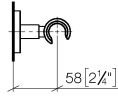

# EDITION PRO Wall bracket - Chrome

28 050 626

mm [inches]