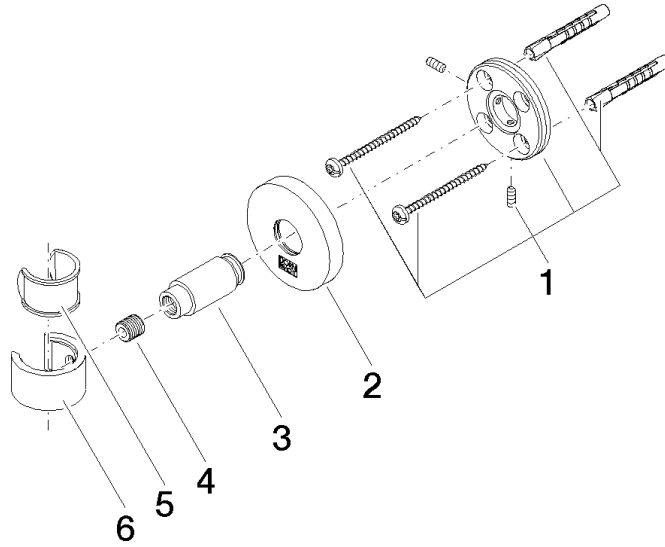

EDITION PRO Wall bracket - Chrome

---

28 050 626

Parts for other
finishes can be found
here: [Matte Black](#)