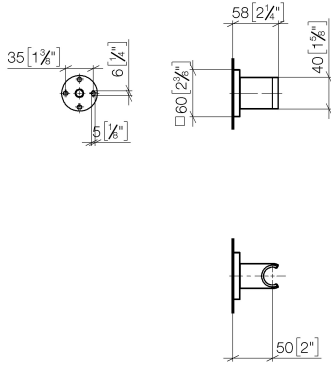

Wall bracket - Brushed Champagne (22kt Gold)

IMO

28 050 980

● rosette 60 x 60 mm

Fits: IMO, MEM, CL.1, CYO

	Brushed Champagne (22kt Gold)	28 050 980-46
	Chrome	28 050 980-00
	Brushed Platinum	28 050 980-06
	Platinum	28 050 980-08
	Dark Chrome	28 050 980-19
	Brushed Light Gold	28 050 980-27
	Brushed Durabronze (23kt Gold)	28 050 980-28
	Matte Black	28 050 980-33
	Champagne (22kt Gold)	28 050 980-47
	Brushed Chrome	28 050 980-93
	Brushed Dark Platinum	28 050 980-99

28 050 980

mm [inches]

28 050 980

Product version from 3/2/2021

Parts for other finishes can be found here: [Chrome](#)

Wall bracket - Brushed Champagne (22kt Gold)

IMO

28 050 980

Spare parts list

Product version from 3/2/2021

No.	Item Number	Name	Quantity used	Delivery time
	05 30 31 025 00 90	fixing set	8	2