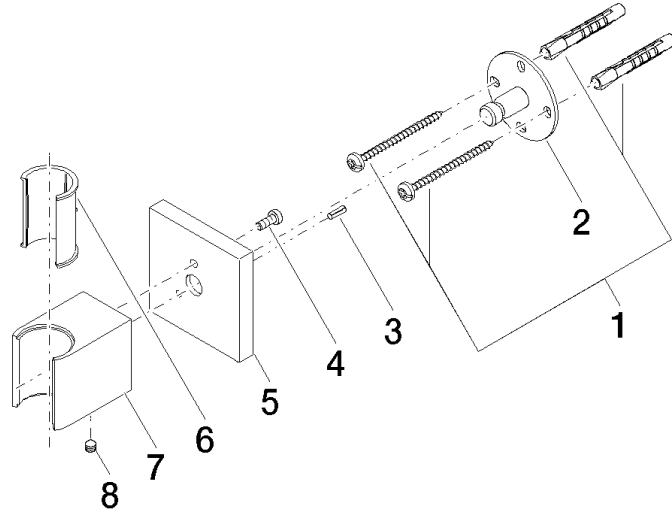

Wall bracket - Brushed Champagne (22kt Gold)

IMO

28 050 980

● rosette 60 x 60 mm

Fits: IMO, MEM, CL.1, CYO

	Brushed Champagne (22kt Gold)	28 050 980-46
	Chrome	28 050 980-00
	Brushed Platinum	28 050 980-06
	Platinum	28 050 980-08
	Dark Chrome	28 050 980-19
	Brushed Light Gold	28 050 980-27
	Brushed Durabronze (23kt Gold)	28 050 980-28
	Matte Black	28 050 980-33
	Champagne (22kt Gold)	28 050 980-47
	Brushed Chrome	28 050 980-93
	Brushed Dark Platinum	28 050 980-99

28 050 980

mm [inches]

28 050 980

Product version from 3/2/2021

Parts for other finishes can be found here: [Chrome](#)

Wall bracket - Brushed Champagne (22kt Gold)

IMO

28 050 980