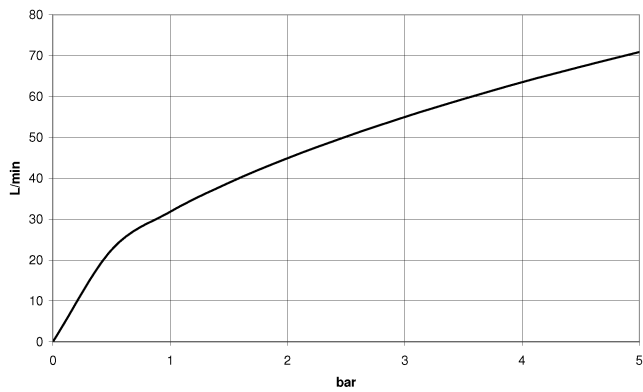

WATER TUBE Kneipp hose white 2000 mm - Chrome

28 285 979

- hose nozzle with sleeve M33
- with holding ring

	Chrome	28 285 979-00
	Brushed Platinum	28 285 979-06
	Platinum	28 285 979-08
	Dark Chrome	28 285 979-19
	Brushed Durabronze (23kt Gold)	28 285 979-28
	Matte Black	28 285 979-33
	Brushed Champagne (22kt Gold)	28 285 979-46
	Champagne (22kt Gold)	28 285 979-47
	Brushed Chrome	28 285 979-93
	Brushed Dark Platinum	28 285 979-99

WATER TUBE Kneipp hose white 2000 mm - Chrome

28 285 979

mm [inches]

Flow rate chart

WATER TUBE Kneipp hose white 2000 mm - Chrome

28 285 979

Spare parts list

No.	Item Number	Name	Quantity used	Delivery time
1	09 14 20 003 90	seal	1	2
2	09 28 10 116-12	ring	1	30