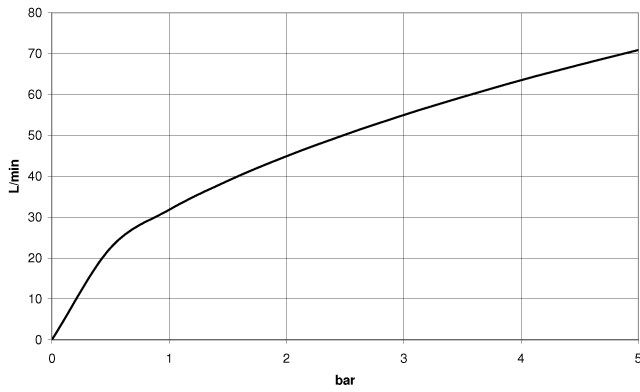

WATER TUBE Kneipp hose black 2000 mm - Brushed Platinum

28 286 979

- hose nozzle with sleeve M33
- with holding ring

	Brushed Platinum	28 286 979-06
	Chrome	28 286 979-00
	Platinum	28 286 979-08
	Dark Chrome	28 286 979-19
	Brushed Durabronze (23kt Gold)	28 286 979-28
	Matte Black	28 286 979-33
	Brushed Champagne (22kt Gold)	28 286 979-46
	Champagne (22kt Gold)	28 286 979-47
	Brushed Chrome	28 286 979-93
	Brushed Dark Platinum	28 286 979-99

WATER TUBE Kneipp hose black 2000 mm - Brushed Platinum

28 286 979

mm [inches]

Flow rate chart

WATER TUBE Kneipp hose black 2000 mm - Brushed Platinum

28 286 979

Parts for other finishes can be found here: [Chrome](#)

WATER TUBE Kneipp hose black 2000 mm - Brushed Platinum

28 286 979

Spare parts list

No.	Item Number	Name	Quantity used	Delivery time
	09 14 20 003 90	seal	2	2