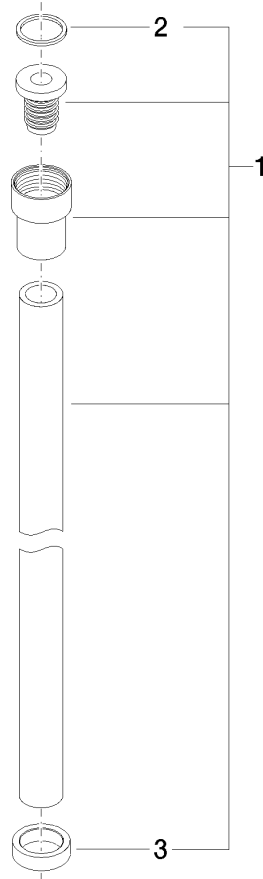

WATER TUBE Kneipp hose black 2000 mm - Brushed Platinum

28 286 979

- hose nozzle with sleeve M33
- with holding ring

	Brushed Platinum	28 286 979-06
	Chrome	28 286 979-00
	Platinum	28 286 979-08
	Dark Chrome	28 286 979-19
	Brushed Durabronze (23kt Gold)	28 286 979-28
	Matte Black	28 286 979-33
	Brushed Champagne (22kt Gold)	28 286 979-46
	Champagne (22kt Gold)	28 286 979-47
	Brushed Chrome	28 286 979-93
	Brushed Dark Platinum	28 286 979-99

WATER TUBE Kneipp hose black 2000 mm - Brushed Platinum

28 286 979

mm [inches]

Flow rate chart

WATER TUBE Kneipp hose black 2000 mm - Brushed Platinum

28 286 979

Parts for other finishes can be found here: [Chrome](#)

WATER TUBE Kneipp hose black 2000 mm - Brushed Platinum

28 286 979

Spare parts list

No.	Item Number	Name	Quantity used	Delivery time
	09 14 20 003 90	seal	2	2