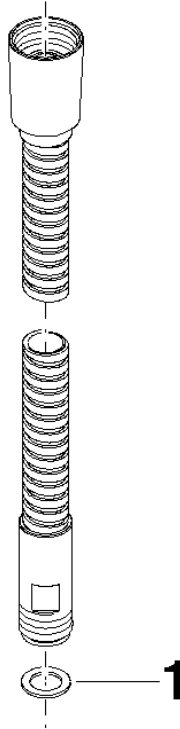

Metal shower hose 1/2" x 3/8" x 1750 mm - Brushed Platinum

28 322 970 Product version from 4/1/2024

- WRAS

	Brushed Platinum	28 322 970-06
	Chrome	28 322 970-00
	Platinum	28 322 970-08
	Durabass (23kt Gold)	28 322 970-09
	Dark Brass matt	28 322 970-16
	Dark Chrome	28 322 970-19
	Light Gold	28 322 970-26
	Brushed Light Gold	28 322 970-27
	Brushed Durabass (23kt Gold)	28 322 970-28
	Matte Black	28 322 970-33
	Brushed Bronze	28 322 970-42
	Brushed Champagne (22kt Gold)	28 322 970-46
	Champagne (22kt Gold)	28 322 970-47
	Brushed Chrome	28 322 970-93
	Brushed Dark Platinum	28 322 970-99

Metal shower hose 1/2" x 3/8" x 1750 mm - Brushed Platinum

28 322 970 Product version from 4/1/2024

Codes & Standards

Scottish Water Byelaws	UK Water Supply Regulations	XP P 41-280
---------------------------	--------------------------------	-------------

Certificates

WRAS_2009	ACS_20 ACC LY
-----------	---------------

Metal shower hose 1/2" x 3/8" x 1750 mm - Brushed Platinum

28 322 970 Product version from 4/1/2024

Parts for other finishes can be found here: [Chrome](#)

Spare parts list

No.	Item Number	Name	Quantity used	Delivery time
1	90 14 20 026 00 90	seal	1	2