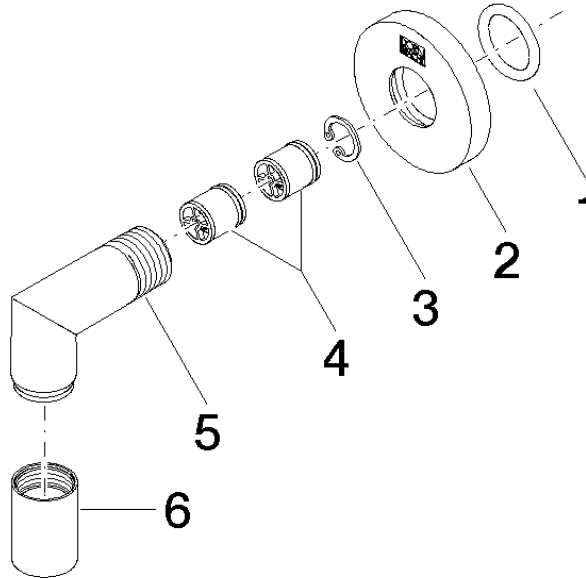

28 450 625

- 3/8" shower outlet
- rosette Ø 55 mm
- 1/2" connection

Intrinsic protection against back flow.

Fits: TARA, META

	Chrome	28 450 625-00
	Brushed Platinum	28 450 625-06
	Platinum	28 450 625-08
	Dark Chrome	28 450 625-19
	Light Gold	28 450 625-26
	Brushed Light Gold	28 450 625-27
	Brushed Durabronze (23kt Gold)	28 450 625-28
	Matte Black	28 450 625-33
	Brushed Bronze	28 450 625-42
	Brushed Champagne (22kt Gold)	28 450 625-46
	Champagne (22kt Gold)	28 450 625-47
	Brushed Chrome	28 450 625-93
	Brushed Dark Platinum	28 450 625-99

Recommended miscellaneous

- Concealed wall elbow -** 35 085 970 90
- max. recess depth 163 mm
 - min. recess depth 90 mm

28 450 625

mm [inches]

Flow rate chart

Certificates

IAPMO_4976 (5). WRAS_1811023. Belgaqua_21-381-27_7. ACS_20 ACC LY 739.

28 450 625

Spare parts list

No.	Item Number	Name	Quantity used	Delivery time
1	90 14 10 026 00 90	seal	1	2
2	09 27 22 503-00	rosette	1	10
3	09 16 01 014 90	ring	1	2
4	90 23 01 141 00 90	back-flow preventer	2	2
5	09 11 03 036-00	connection	1	10
6	90 21 02 069 00-00	cover	1	10