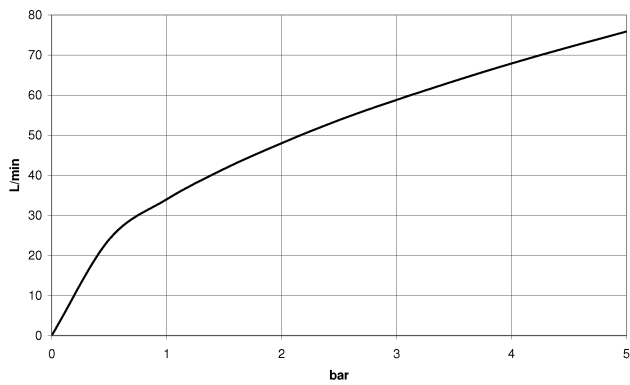

28 450 625

- 3/8" shower outlet
- rosette Ø 55 mm
- 1/2" connection

Intrinsic protection against back flow.

Fits: TARA, META

	Chrome	28 450 625-00
	Brushed Platinum	28 450 625-06
	Platinum	28 450 625-08
	Dark Chrome	28 450 625-19
	Light Gold	28 450 625-26
	Brushed Light Gold	28 450 625-27
	Brushed Durabronze (23kt Gold)	28 450 625-28
	Matte Black	28 450 625-33
	Brushed Bronze	28 450 625-42
	Brushed Champagne (22kt Gold)	28 450 625-46
	Champagne (22kt Gold)	28 450 625-47
	Brushed Chrome	28 450 625-93
	Brushed Dark Platinum	28 450 625-99

Recommended miscellaneous

- Concealed wall elbow -** 35 085 970 90
- max. recess depth 163 mm
 - min. recess depth 90 mm

28 450 625

mm [inches]

Flow rate chart

Certificates

IAPMO_4976 (5). WRAS_1811023. Belgaqua_21-381-27_7. ACS_20 ACC LY 739.