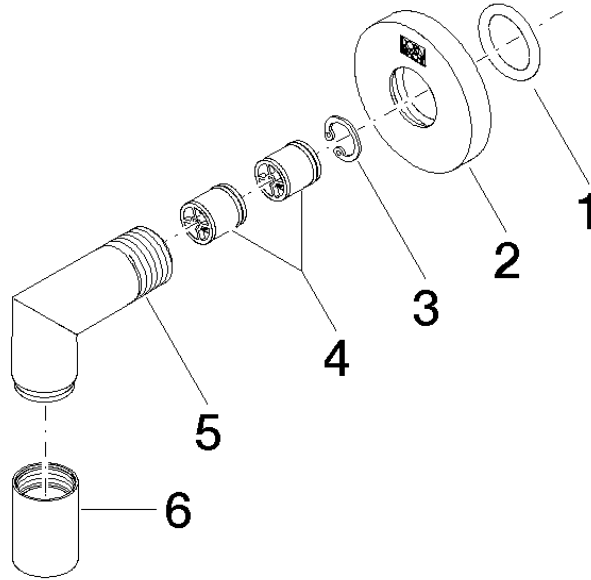

Wall elbow - Dark Chrome

TARA

28 450 625

- 3/8" shower outlet
- rosette Ø 55 mm
- 1/2" connection
- WRAS 1811023

Intrinsic protection against back flow.

Fits: TARA, META

	Dark Chrome	28 450 625-19
	Chrome	28 450 625-00
	Brushed Platinum	28 450 625-06
	Platinum	28 450 625-08
	Light Gold	28 450 625-26
	Brushed Light Gold	28 450 625-27
	Brushed Durabronze (23kt Gold)	28 450 625-28
	Matte Black	28 450 625-33
	Brushed Bronze	28 450 625-42
	Brushed Champagne (22kt Gold)	28 450 625-46
	Champagne (22kt Gold)	28 450 625-47
	Brushed Chrome	28 450 625-93
	Brushed Dark Platinum	28 450 625-99

Recommended miscellaneous

Concealed wall elbow -

35 085 970 90

- max. recess depth 163 mm
- min. recess depth 90 mm

28 450 625

mm [inches]

Flow rate chart

Codes & Standards

EN 1717

Scottish Water
Byelaws

UK Water Supply
Regulations

Wall elbow - Dark Chrome

TARA

28 450 625

Certificates

Belgaqua_21-381-2 WRAS_240702

Spare parts list