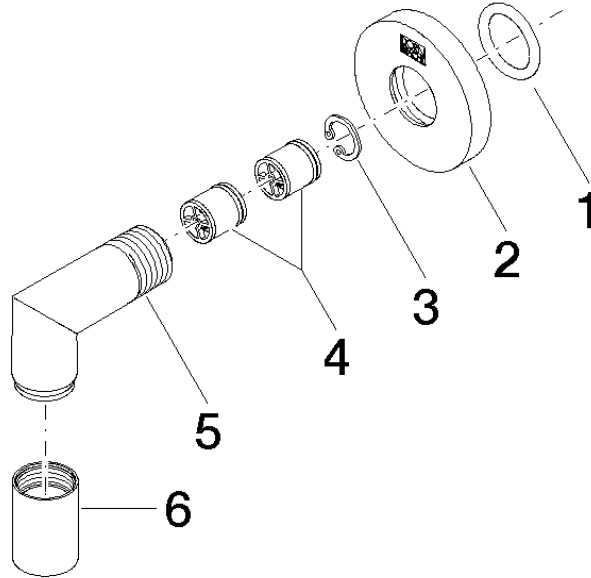

28 450 625

- 3/8" shower outlet
- rosette Ø 55 mm
- 1/2" connection
- WRAS 1811023

Intrinsic protection against back flow.

Fits: TARA, META

	Brushed Light Gold	28 450 625-27
	Chrome	28 450 625-00
	Brushed Platinum	28 450 625-06
	Platinum	28 450 625-08
	Dark Chrome	28 450 625-19
	Light Gold	28 450 625-26
	Brushed Durabronze (23kt Gold)	28 450 625-28
	Matte Black	28 450 625-33
	Brushed Bronze	28 450 625-42
	Brushed Champagne (22kt Gold)	28 450 625-46
	Champagne (22kt Gold)	28 450 625-47
	Brushed Chrome	28 450 625-93
	Brushed Dark Platinum	28 450 625-99

28 450 625

mm [inches]

Flow rate chart

Codes & Standards

Scottish Water
Byelaws

UK Water Supply
Regulations

Wall elbow - Brushed Light Gold

TARA

28 450 625

Certificates

WRAS_240702

28 450 625

Product version from 7/6/2018

Parts for other finishes can be found here: [Chrome](#)

Wall elbow - Brushed Light Gold

TARA

28 450 625

Spare parts list

Product version from 7/6/2018

No.	Item Number	Name	Quantity used	Delivery time
	90 14 10 026 00 90	seal	7	2