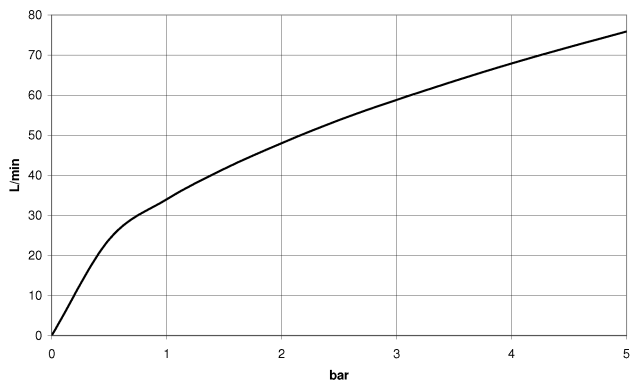

Wall elbow - Brushed Champagne (22kt Gold)

28 450 625 Product version from 7/6/2018

- 3/8" shower outlet
- rosette Ø 55 mm
- 1/2" connection
- WRAS

Intrinsic protection against back flow.

	Brushed Champagne (22kt Gold)	28 450 625-46
	Chrome	28 450 625-00
	brushed chrome	28 450 625-04
	Brushed Platinum	28 450 625-06
	Platinum	28 450 625-08
	Dark Chrome	28 450 625-19
	Light Gold	28 450 625-26
	Brushed Light Gold	28 450 625-27
	Brushed Durabrass (23kt Gold)	28 450 625-28
	Matte Black	28 450 625-33
	Brushed Bronze	28 450 625-42
	aluminium	28 450 625-45
	Champagne (22kt Gold)	28 450 625-47
	Brushed Chrome	28 450 625-93
	Brushed Dark Platinum	28 450 625-99

Recommended miscellaneous

Concealed wall elbow -

- max. recess depth mm
- min. recess depth mm

35 085 970 90

Wall elbow - Brushed Champagne (22kt Gold)

28 450 625 Product version from 7/6/2018

mm [inches]

Flow rate chart

Codes & Standards

ASME A112.18.1

cUPC

EN 1717

Scottish Water
Byelaws

UK Water Supply
Regulations

Wall elbow - Brushed Champagne (22kt Gold)

28 450 625 Product version from 7/6/2018