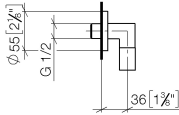

Wall elbow - Brushed Champagne (22kt Gold)

28 450 625 Product version from 7/6/2018

- 3/8" shower outlet
- rosette Ø 55 mm
- 1/2" connection
- WRAS

Intrinsic protection against back flow.

	Brushed Champagne (22kt Gold)	28 450 625-46
	Chrome	28 450 625-00
	brushed chrome	28 450 625-04
	Brushed Platinum	28 450 625-06
	Platinum	28 450 625-08
	Dark Chrome	28 450 625-19
	Light Gold	28 450 625-26
	Brushed Light Gold	28 450 625-27
	Brushed Durabrass (23kt Gold)	28 450 625-28
	Matte Black	28 450 625-33
	Brushed Bronze	28 450 625-42
	aluminium	28 450 625-45
	Champagne (22kt Gold)	28 450 625-47
	Brushed Chrome	28 450 625-93
	Brushed Dark Platinum	28 450 625-99

Recommended miscellaneous

Concealed wall elbow -

- max. recess depth mm
- min. recess depth mm

35 085 970 90

Wall elbow - Brushed Champagne (22kt Gold)

28 450 625 Product version from 7/6/2018

mm [inches]

Flow rate chart

Codes & Standards

ASME A112.18.1

cUPC

EN 1717

Scottish Water
Byelaws

UK Water Supply
Regulations

Wall elbow - Brushed Champagne (22kt Gold)

28 450 625 Product version from 7/6/2018

Certificates

Belgaqua_21-381-2 IAPMO_4976 WRAS_240702

Wall elbow - Brushed Champagne (22kt Gold)

28 450 625 Product version from 7/6/2018

Spare parts list

No.	Item Number	Name	Quantity used	Delivery time
1	90 14 10 026 00 90	seal	1	2
2	09 27 22 503-46	rosette	1	30
3	09 16 01 014 90	ring	1	2
4	90 23 01 141 00 90	back-flow preventer	2	2
5	09 11 03 036-46	connection	1	30
6	90 21 02 069 00-46	cover	1	30