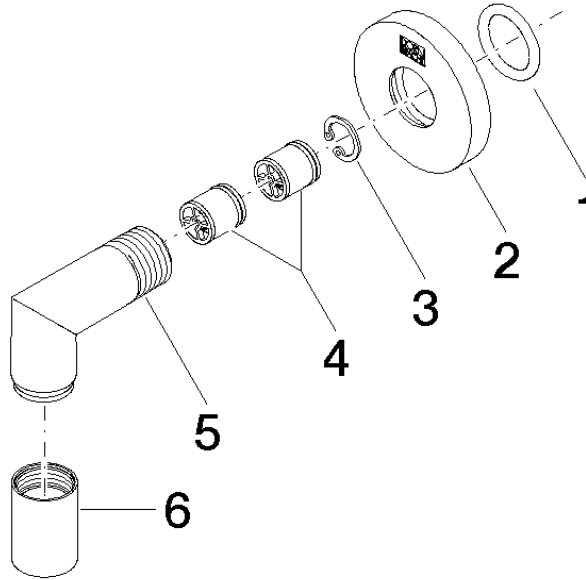

Wall elbow - Brushed Champagne (22kt Gold)

28 450 625 Product version from 7/6/2018

- 3/8" shower outlet
- rosette Ø 55 mm
- 1/2" connection
- WRAS

Intrinsic protection against back flow.

	Brushed Champagne (22kt Gold)	28 450 625-46
	Chrome	28 450 625-00
	brushed chrome	28 450 625-04
	Brushed Platinum	28 450 625-06
	Platinum	28 450 625-08
	Dark Chrome	28 450 625-19
	Light Gold	28 450 625-26
	Brushed Light Gold	28 450 625-27
	Brushed Durabrass (23kt Gold)	28 450 625-28
	Matte Black	28 450 625-33
	Brushed Bronze	28 450 625-42
	aluminium	28 450 625-45
	Champagne (22kt Gold)	28 450 625-47
	Brushed Chrome	28 450 625-93
	Brushed Dark Platinum	28 450 625-99

Recommended miscellaneous

Concealed wall elbow -

- max. recess depth mm
- min. recess depth mm

35 085 970 90

Wall elbow - Brushed Champagne (22kt Gold)

28 450 625 Product version from 7/6/2018

mm [inches]

Flow rate chart

Codes & Standards

ASME A112.18.1

cUPC

EN 1717

Scottish Water
Byelaws

UK Water Supply
Regulations

Wall elbow - Brushed Champagne (22kt Gold)

28 450 625 Product version from 7/6/2018

Certificates

Belgaqua_21-381-2 IAPMO_4976 WRAS_240702

Wall elbow - Brushed Champagne (22kt Gold)

28 450 625 Product version from 7/6/2018

Spare parts list

No.	Item Number	Name	Quantity used	Delivery time
1	90 14 10 026 00 90	seal	1	2
2	09 27 22 503-46	rosette	1	30
3	09 16 01 014 90	ring	1	2
4	90 23 01 141 00 90	back-flow preventer	2	2
5	09 11 03 036-46	connection	1	30
6	90 21 02 069 00-46	cover	1	30