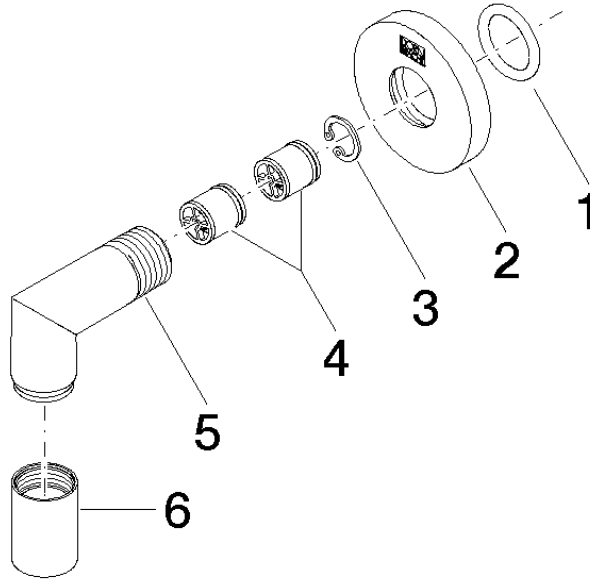

EDITION PRO Wall elbow - Chrome

28 450 626

- 3/8" shower outlet
- rosette Ø 55 mm
- 1/2" connection

Intrinsic protection against back flow.

	Chrome	28 450 626-00
	Matte Black	28 450 626-33
	Brushed Chrome	28 450 626-93

EDITION PRO Wall elbow - Chrome

28 450 626

mm [inches]

Certificates

WRAS_1811077. Belgaqua_21-381-27_7.

EDITION PRO Wall elbow - Chrome

28 450 626

Spare parts list

No.	Item Number	Name	Quantity used	Delivery time
1	90 14 10 026 00 90	seal	1	2
2	09 27 22 503-00	rosette	1	10
3	09 16 01 014 90	ring	1	2
4	90 23 01 141 00 90	back-flow preventer	1	2
5	09 11 03 036-00	connection	1	10
6	90 21 02 069 00-00	cover	1	10