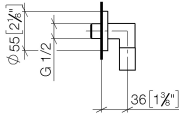

EDITION PRO Wall elbow - Chrome

28 450 626

- 3/8" shower outlet
- rosette Ø 55 mm
- 1/2" connection

Intrinsic protection against back flow.

	Chrome	28 450 626-00
	Matte Black	28 450 626-33
	Brushed Chrome	28 450 626-93

EDITION PRO Wall elbow - Chrome

28 450 626

mm [inches]

Certificates

WRAS_1811077. Belgaqua_21-381-27_7.

EDITION PRO Wall elbow - Chrome

28 450 626

Spare parts list

No.	Item Number	Name	Quantity used	Delivery time
1	90 14 10 026 00 90	seal	1	2
2	09 27 22 503-00	rosette	1	10
3	09 16 01 014 90	ring	1	2
4	90 23 01 141 00 90	back-flow preventer	1	2
5	09 11 03 036-00	connection	1	10
6	90 21 02 069 00-00	cover	1	10