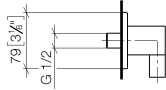

**LULU Wall elbow - Chrome**

LULU

28 450 710

- 3/8" shower outlet
- rosette 78 x 55 mm
- 1/2" connection

Intrinsic protection against back flow.

Chrome

28 450 710-00

Brushed Platinum

28 450 710-06

**Recommended miscellaneous**

**Concealed wall elbow -**

35 085 970 90

- max. recess depth 163 mm
- min. recess depth 90 mm

28 450 710

mm [inches]

### Flow rate chart