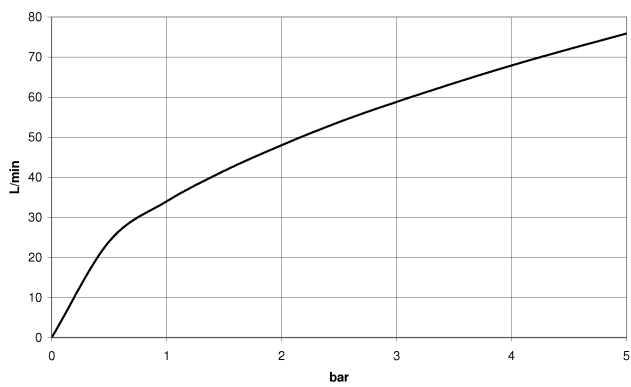

**LULU Wall elbow - Chrome**

LULU

28 450 710

- 3/8" shower outlet
- rosette 78 x 55 mm
- 1/2" connection

Intrinsic protection against back flow.

Chrome

28 450 710-00

Brushed Platinum

28 450 710-06

**Recommended miscellaneous**

**Concealed wall elbow -**

35 085 970 90

- max. recess depth 163 mm
- min. recess depth 90 mm

28 450 710

mm [inches]

### Flow rate chart