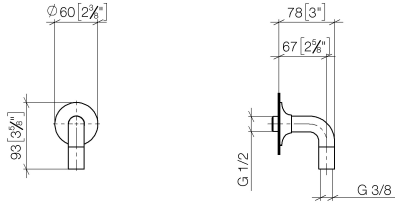

28 450 809

- 3/8" shower outlet
- rosette Ø 60 mm
- 1/2" connection

Intrinsic protection against back flow.

| | | |
|---|-------------------------------------|---------------|
|  | Chrome | 28 450 809-00 |
|  | Brushed Platinum | 28 450 809-06 |
|  | Platinum | 28 450 809-08 |
|  | Dark Chrome | 28 450 809-19 |
|  | Brushed Durabronze (23kt Gold) | 28 450 809-28 |
|  | Brushed Bronze | 28 450 809-42 |
|  | Brushed Champagne (22kt Gold) | 28 450 809-46 |
|  | Champagne (22kt Gold) | 28 450 809-47 |
|  | Brushed Dark Platinum | 28 450 809-99 |

Recommended miscellaneous

Concealed wall elbow -

- max. recess depth 163 mm
- min. recess depth 90 mm

35 085 970 90

28 450 809

mm [inches]

Flow rate chart

Certificates

WRAS_1810006. Belgaqua_22_280_2 IAPMO_4976 (4).
7_7.

28 450 809

Spare parts list

| No. | Item Number | Name | Quantity used | Delivery time |
|-----|--------------------|---------------------|---------------|---------------|
| 1 | 90 27 80 021 00-00 | rosette | 1 | 10 |
| 2 | 09 16 01 014 90 | ring | 1 | 2 |
| 3 | 90 23 01 040 00 90 | back-flow preventer | 2 | 2 |
| 4 | 09 11 03 123-00 | connection | 1 | 10 |
| 5 | 90 21 02 069 00-00 | cover | 1 | 10 |