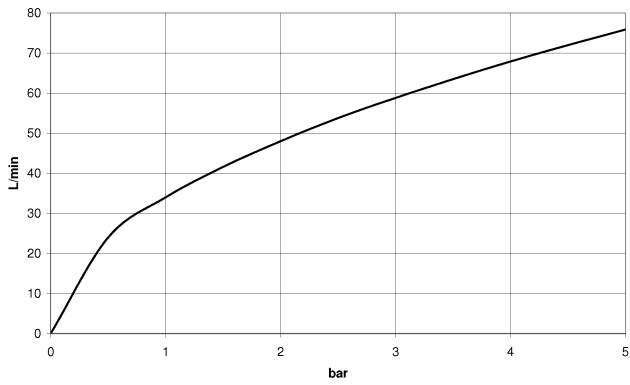

28 450 809

- 3/8" shower outlet
- rosette Ø 60 mm
- 1/2" connection

Intrinsic protection against back flow.

| | | |
|---|-------------------------------------|---------------|
|  | Chrome | 28 450 809-00 |
|  | Brushed Platinum | 28 450 809-06 |
|  | Platinum | 28 450 809-08 |
|  | Dark Chrome | 28 450 809-19 |
|  | Brushed Durabronze (23kt Gold) | 28 450 809-28 |
|  | Brushed Bronze | 28 450 809-42 |
|  | Brushed Champagne (22kt Gold) | 28 450 809-46 |
|  | Champagne (22kt Gold) | 28 450 809-47 |
|  | Brushed Dark Platinum | 28 450 809-99 |

Recommended miscellaneous

Concealed wall elbow -

- max. recess depth 163 mm
- min. recess depth 90 mm

35 085 970 90

28 450 809

mm [inches]

Flow rate chart

Certificates