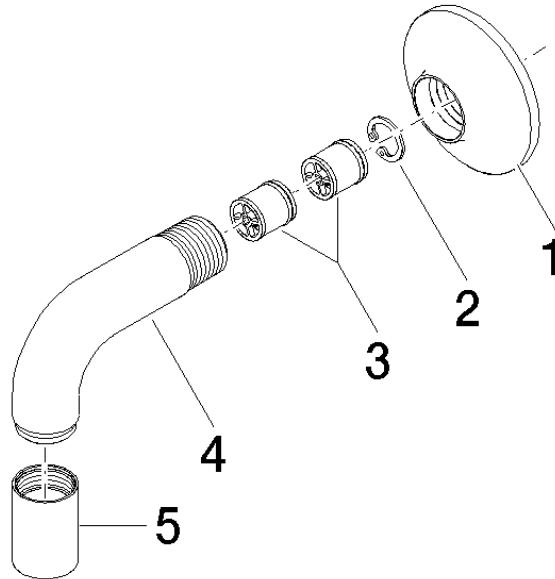

28 450 809

- 3/8" shower outlet
- rosette Ø 60 mm
- 1/2" connection

Intrinsic protection against back flow.

| | | |
|---|-------------------------------------|---------------|
|  | Chrome | 28 450 809-00 |
|  | Brushed Platinum | 28 450 809-06 |
|  | Platinum | 28 450 809-08 |
|  | Dark Chrome | 28 450 809-19 |
|  | Brushed Durabronze (23kt Gold) | 28 450 809-28 |
|  | Brushed Bronze | 28 450 809-42 |
|  | Brushed Champagne (22kt Gold) | 28 450 809-46 |
|  | Champagne (22kt Gold) | 28 450 809-47 |
|  | Brushed Dark Platinum | 28 450 809-99 |

Recommended miscellaneous

Concealed wall elbow -

- max. recess depth 163 mm
- min. recess depth 90 mm

35 085 970 90

28 450 809

mm [inches]

Flow rate chart

Certificates

WRAS_1810006. Belgaqua_22_280_2 IAPMO_4976 (4).
7_7.

28 450 809

Spare parts list

| No. | Item Number | Name | Quantity used | Delivery time |
|-----|--------------------|---------------------|---------------|---------------|
| 1 | 90 27 80 021 00-00 | rosette | 1 | 10 |
| 2 | 09 16 01 014 90 | ring | 1 | 2 |
| 3 | 90 23 01 040 00 90 | back-flow preventer | 2 | 2 |
| 4 | 09 11 03 123-00 | connection | 1 | 10 |
| 5 | 90 21 02 069 00-00 | cover | 1 | 10 |