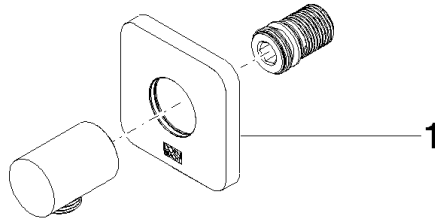

## DORNBACHT YARRE Wall elbow - Chrome

---

28 450 832

- 1/2" shower outlet
- rosette 60 x 60 mm
- 1/2" connection
- rosette 60 x 60 mm

Intrinsic protection against back flow.

Chrome

28 450 832-00

Soft Black

### Recommended miscellaneous

---

**Concealed wall elbow -**

35 085 970 90

- max. recess depth 163 mm
- min. recess depth 90 mm

## DORNBRACHT YARRE Wall elbow - Chrome

---

28 450 832

mm [inches]

### Certificates

---

WRAS\_2305028.

DORNBACHT YARRE Wall elbow - Chrome

---

28 450 832

Spare parts list

No.	Item Number	Name	Quantity used	Delivery time
1	90 27 83 020 00-00	rosette	1	2