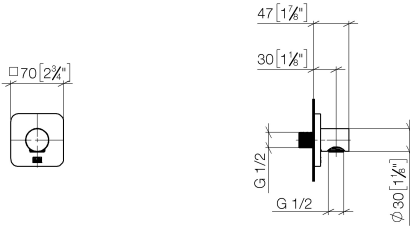

## DORNBACHT YARRE Wall elbow - Chrome

---

28 450 832

- 1/2" shower outlet
- rosette 60 x 60 mm
- 1/2" connection
- rosette 60 x 60 mm

Intrinsic protection against back flow.

Chrome

28 450 832-00

Soft Black

### Recommended miscellaneous

---

**Concealed wall elbow -**

35 085 970 90

- max. recess depth 163 mm
- min. recess depth 90 mm

## DORNBRACHT YARRE Wall elbow - Chrome

---

28 450 832

mm [inches]

### Certificates

---

WRAS\_2305028.

DORNBACHT YARRE Wall elbow - Chrome

---

28 450 832

Spare parts list

No.	Item Number	Name	Quantity used	Delivery time
1	90 27 83 020 00-00	rosette	1	2