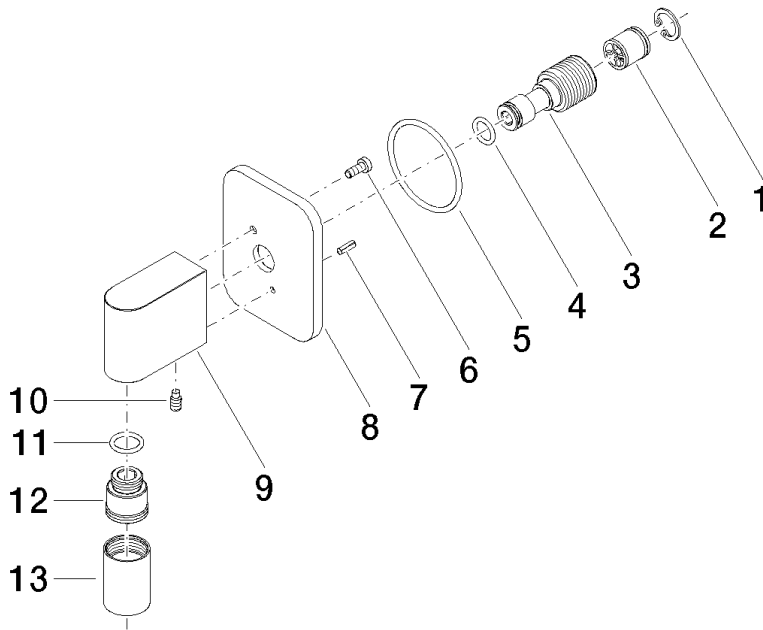

28 450 845

- 3/8" shower outlet
- rosette 60 x 78 mm
- 1/2" connection
- WRAS 2310091

Intrinsic protection against back flow.

| | | |
|--|-----------------------|---------------|
|  | Brushed Platinum | 28 450 845-06 |
|  | Chrome | 28 450 845-00 |
|  | Dark Chrome | 28 450 845-19 |
|  | Light Gold | 28 450 845-26 |
|  | Brushed Light Gold | 28 450 845-27 |
|  | Matte Black | 28 450 845-33 |
|  | Brushed Chrome | 28 450 845-93 |
|  | Brushed Dark Platinum | 28 450 845-99 |

IAPMO_4976

WRAS_2310

28 450 845

Product version from 3/9/2016 to 7/6/2018

Product version from 7/6/2018 to 3/2/2021

Product version from 3/2/2021

LISSÉ Wall elbow - Brushed Platinum

LISSÉ

28 450 845

Spare parts list

Product version from 3/9/2016 to 7/6/2018

Product version from 7/6/2018 to 3/2/2021

Product version from 3/2/2021

| No. | Item Number | Name | Quantity used | Delivery time |
|-----|-----------------|------|---------------|---------------|
| | 09 16 01 014 90 | ring | 13 | 2 |