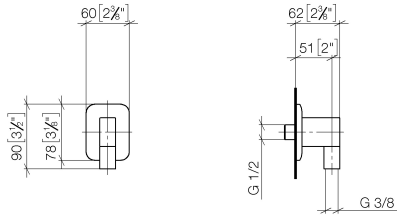

28 450 845

- 3/8" shower outlet
- rosette 60 x 78 mm
- 1/2" connection
- WRAS 2310091

Intrinsic protection against back flow.

| | | |
|--|-----------------------|---------------|
|  | Brushed Platinum | 28 450 845-06 |
|  | Chrome | 28 450 845-00 |
|  | Dark Chrome | 28 450 845-19 |
|  | Light Gold | 28 450 845-26 |
|  | Brushed Light Gold | 28 450 845-27 |
|  | Matte Black | 28 450 845-33 |
|  | Brushed Chrome | 28 450 845-93 |
|  | Brushed Dark Platinum | 28 450 845-99 |

Recommended miscellaneous

- Concealed wall elbow -** 35 085 970 90
- max. recess depth 163 mm
 - min. recess depth 90 mm

LISSÉ Wall elbow - Brushed Platinum

LISSÉ

28 450 845

mm [inches]

Flow rate chart

Codes & Standards

ASME A112.18.1

cUPC

Scottish Water
Byelaws

UK Water Supply
Regulations

LISSÉ Wall elbow - Brushed Platinum

LISSÉ

28 450 845

Certificates