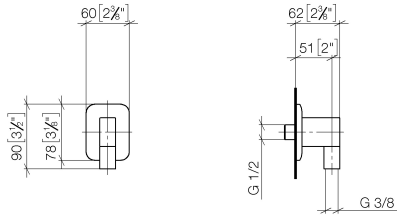

LISSÉ Wall elbow - Light Gold

LISSÉ

28 450 845

- 3/8" shower outlet
- rosette 60 x 78 mm
- 1/2" connection
- WRAS 2310091

Intrinsic protection against back flow.

	Light Gold	28 450 845-26
	Chrome	28 450 845-00
	Brushed Platinum	28 450 845-06
	Dark Chrome	28 450 845-19
	Brushed Light Gold	28 450 845-27
	Matte Black	28 450 845-33
	Brushed Chrome	28 450 845-93
	Brushed Dark Platinum	28 450 845-99

Recommended miscellaneous

Concealed wall elbow - 35 085 970 90

- min. recess depth 90 mm
- max. recess depth 163 mm

28 450 845

mm [inches]

Flow rate chart

Codes & Standards

Scottish Water
Byelaws

UK Water Supply
Regulations

LISSÉ Wall elbow - Light Gold

LISSÉ

28 450 845

Certificates

WRAS_2310

Spare parts list