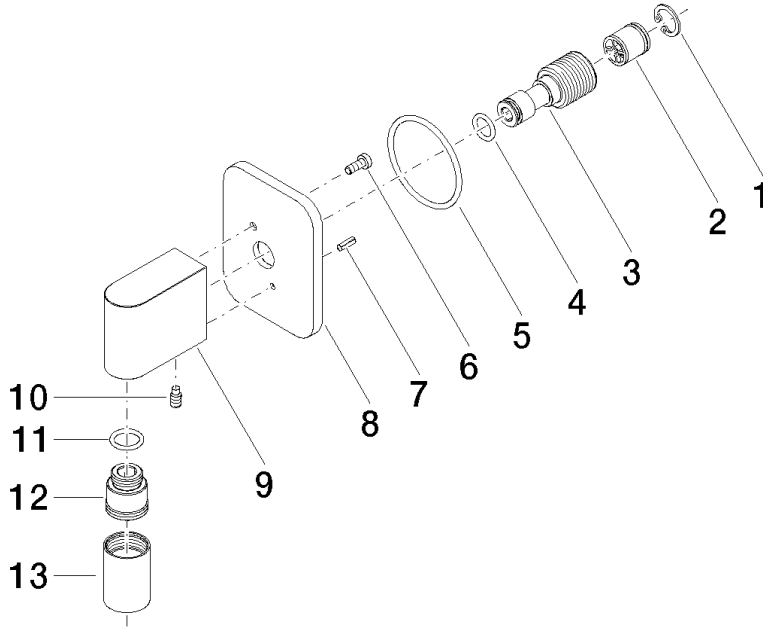

LISSÉ Wall elbow - Light Gold

LISSÉ

28 450 845

- 3/8" shower outlet
- rosette 60 x 78 mm
- 1/2" connection
- WRAS 2310091

Intrinsic protection against back flow.

	Light Gold	28 450 845-26
	Chrome	28 450 845-00
	Brushed Platinum	28 450 845-06
	Dark Chrome	28 450 845-19
	Brushed Light Gold	28 450 845-27
	Matte Black	28 450 845-33
	Brushed Chrome	28 450 845-93
	Brushed Dark Platinum	28 450 845-99

Recommended miscellaneous

Concealed wall elbow - 35 085 970 90

- min. recess depth 90 mm
- max. recess depth 163 mm

28 450 845

mm [inches]

Flow rate chart

Codes & Standards

Scottish Water
Byelaws

UK Water Supply
Regulations

LISSÉ Wall elbow - Light Gold

LISSÉ

28 450 845

Certificates

WRAS_2310

Spare parts list