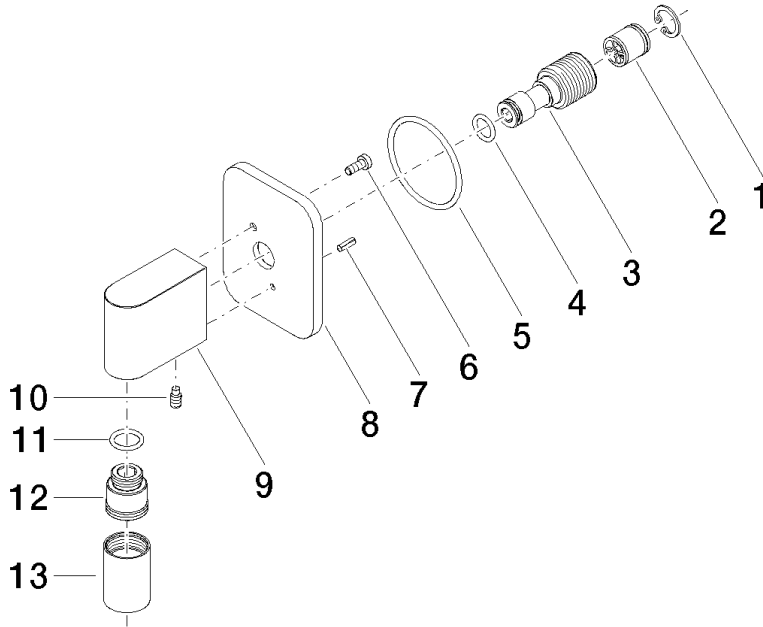

28 450 845

- 3/8" shower outlet
- rosette 60 x 78 mm
- 1/2" connection
- WRAS 2310091

Intrinsic protection against back flow.

	Brushed Light Gold	28 450 845-27
	Chrome	28 450 845-00
	Brushed Platinum	28 450 845-06
	Dark Chrome	28 450 845-19
	Light Gold	28 450 845-26
	Matte Black	28 450 845-33
	Brushed Chrome	28 450 845-93
	Brushed Dark Platinum	28 450 845-99

Recommended miscellaneous

Concealed wall elbow - 35 085 970 90

- min. recess depth 90 mm
- max. recess depth 163 mm

28 450 845

mm [inches]

Flow rate chart

Codes & Standards

Scottish Water
Byelaws

UK Water Supply
Regulations

LISSÉ Wall elbow - Brushed Light Gold

LISSÉ

28 450 845

Certificates

WRAS_2310

28 450 845

Product version from 3/2/2021

LISSÉ Wall elbow - Brushed Light Gold

LISSÉ

28 450 845

Spare parts list

Product version from 3/2/2021

No.	Item Number	Name	Quantity used	Delivery time
	09 16 01 014 90	ring	13	2