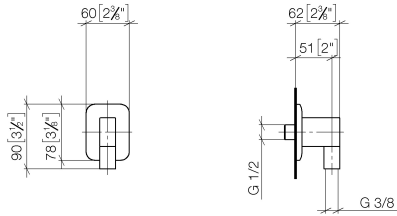

28 450 845

- 3/8" shower outlet
- rosette 60 x 78 mm
- 1/2" connection
- WRAS 2310091

Intrinsic protection against back flow.

	Brushed Light Gold	28 450 845-27
	Chrome	28 450 845-00
	Brushed Platinum	28 450 845-06
	Dark Chrome	28 450 845-19
	Light Gold	28 450 845-26
	Matte Black	28 450 845-33
	Brushed Chrome	28 450 845-93
	Brushed Dark Platinum	28 450 845-99

Recommended miscellaneous

Concealed wall elbow - 35 085 970 90

- min. recess depth 90 mm
- max. recess depth 163 mm

28 450 845

mm [inches]

Flow rate chart

Codes & Standards

Scottish Water
Byelaws

UK Water Supply
Regulations

LISSÉ Wall elbow - Brushed Light Gold

LISSÉ

28 450 845

Certificates

WRAS_2310

28 450 845

Product version from 3/2/2021

LISSÉ Wall elbow - Brushed Light Gold

LISSÉ

28 450 845

Spare parts list

Product version from 3/2/2021

No.	Item Number	Name	Quantity used	Delivery time
	09 16 01 014 90	ring	13	2