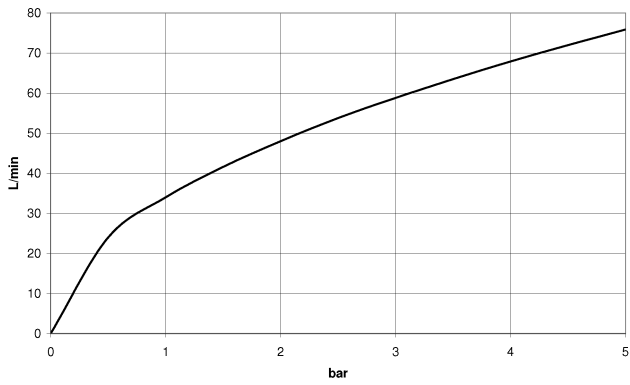

28 450 845

- 3/8" shower outlet
- rosette 60 x 78 mm
- 1/2" connection
- WRAS 2310091

Intrinsic protection against back flow.

	Brushed Light Gold	28 450 845-27
	Chrome	28 450 845-00
	Brushed Platinum	28 450 845-06
	Dark Chrome	28 450 845-19
	Light Gold	28 450 845-26
	Matte Black	28 450 845-33
	Brushed Chrome	28 450 845-93
	Brushed Dark Platinum	28 450 845-99

Recommended miscellaneous

Concealed wall elbow - 35 085 970 90

- min. recess depth 90 mm
- max. recess depth 163 mm

28 450 845

mm [inches]

Flow rate chart

Codes & Standards

Scottish Water
Byelaws