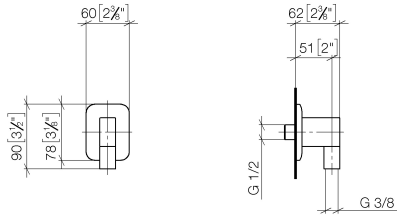

28 450 845

- 3/8" shower outlet
- rosette 60 x 78 mm
- 1/2" connection
- WRAS 2310091

Intrinsic protection against back flow.

	Matte Black	28 450 845-33
	Chrome	28 450 845-00
	Brushed Platinum	28 450 845-06
	Dark Chrome	28 450 845-19
	Light Gold	28 450 845-26
	Brushed Light Gold	28 450 845-27
	Brushed Chrome	28 450 845-93
	Brushed Dark Platinum	28 450 845-99

Recommended miscellaneous

- Concealed wall elbow -** 35 085 970 90
- max. recess depth 163 mm
 - min. recess depth 90 mm

28 450 845

mm [inches]

Flow rate chart

Codes & Standards

Scottish Water
Byelaws

UK Water Supply
Regulations