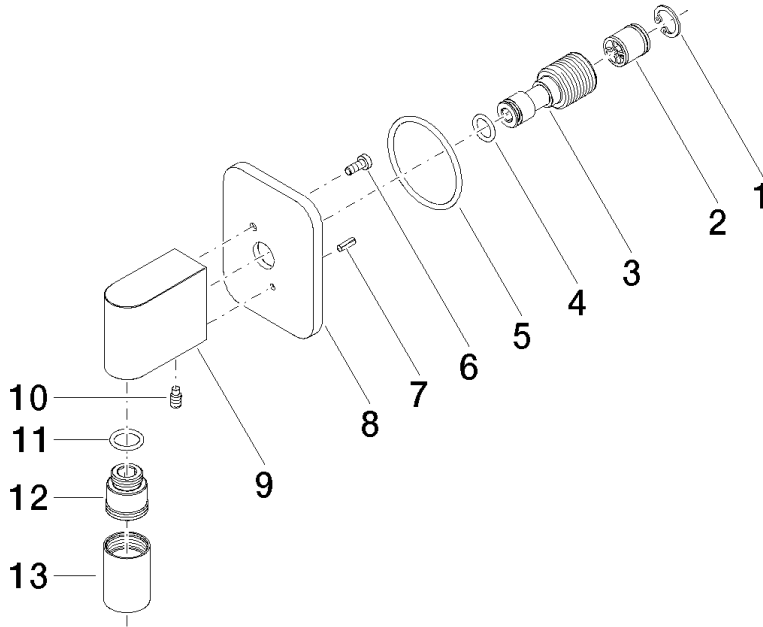

28 450 845

- 3/8" shower outlet
- rosette 60 x 78 mm
- 1/2" connection
- WRAS 2310091

Intrinsic protection against back flow.

	Matte Black	28 450 845-33
	Chrome	28 450 845-00
	Brushed Platinum	28 450 845-06
	Dark Chrome	28 450 845-19
	Light Gold	28 450 845-26
	Brushed Light Gold	28 450 845-27
	Brushed Chrome	28 450 845-93
	Brushed Dark Platinum	28 450 845-99

Recommended miscellaneous

- Concealed wall elbow -** 35 085 970 90
- max. recess depth 163 mm
 - min. recess depth 90 mm

28 450 845

mm [inches]

Flow rate chart

Codes & Standards

Scottish Water
Byelaws

UK Water Supply
Regulations

LISSÉ Wall elbow - Matte Black

LISSÉ

28 450 845

Certificates

WRAS_2310

28 450 845

Product version from 3/2/2021

28 450 845

Spare parts list

Product version from 3/2/2021

No.	Item Number	Name	Quantity used	Delivery time
	09 16 01 014 90	ring	13	2