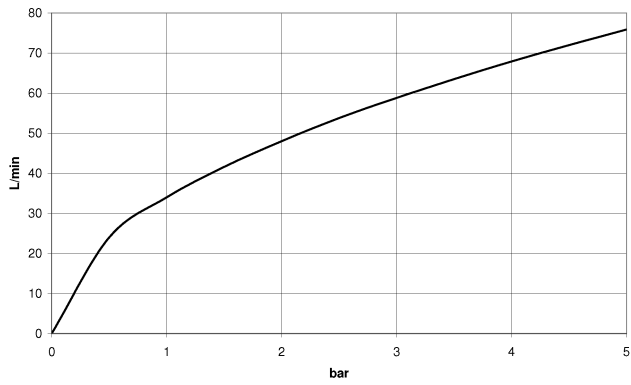

Wall elbow - Chrome

IMO

28 450 980

- 3/8" shower outlet
- rosette 60 x 60 mm
- 1/2" connection

Intrinsic protection against back flow.

Fits: IMO, MEM, CL.1, CYO

	Chrome	28 450 980-00
	Brushed Platinum	28 450 980-06
	Platinum	28 450 980-08
	Durabress (23kt Gold)	28 450 980-09
	Dark Chrome	28 450 980-19
	Brushed Light Gold	28 450 980-27
	Brushed Durabress (23kt Gold)	28 450 980-28
	Matte Black	28 450 980-33
	Brushed Champagne (22kt Gold)	28 450 980-46
	Champagne (22kt Gold)	28 450 980-47
	Brushed Chrome	28 450 980-93
	Brushed Dark Platinum	28 450 980-99

Recommended miscellaneous

- Concealed wall elbow -** 35 085 970 90
- max. recess depth 163 mm
 - min. recess depth 90 mm

28 450 980

mm [inches]

Flow rate chart

Certificates

IAPMO_4976 (5). Belgaqua_22_280_2 WRAS_2310091. WRAS_1807022.
7_7.