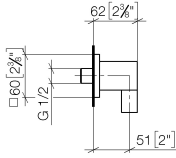

Wall elbow - Chrome

IMO

28 450 980

- 3/8" shower outlet
- rosette 60 x 60 mm
- 1/2" connection

Intrinsic protection against back flow.

Fits: IMO, MEM, CL.1, CYO

	Chrome	28 450 980-00
	Brushed Platinum	28 450 980-06
	Platinum	28 450 980-08
	Durabress (23kt Gold)	28 450 980-09
	Dark Chrome	28 450 980-19
	Brushed Light Gold	28 450 980-27
	Brushed Durabress (23kt Gold)	28 450 980-28
	Matte Black	28 450 980-33
	Brushed Champagne (22kt Gold)	28 450 980-46
	Champagne (22kt Gold)	28 450 980-47
	Brushed Chrome	28 450 980-93
	Brushed Dark Platinum	28 450 980-99

Recommended miscellaneous

- Concealed wall elbow -** 35 085 970 90
- max. recess depth 163 mm
 - min. recess depth 90 mm

28 450 980

mm [inches]

Flow rate chart

Certificates

IAPMO_4976 (5). Belgaqua_22_280_2 WRAS_2310091. WRAS_1807022.
7_7.

28 450 980

Spare parts list

No.	Item Number	Name	Quantity used	Delivery time
1	09 16 01 014 90	ring	1	2
2	90 23 01 141 00 90	back-flow preventer	1	2
3	09 24 03 116 20 90	nipple	1	2
4	09 14 10 008 90	seal	1	2
5	09 14 10 142 90	seal	1	2
6	09 30 30 054 90	screw	1	2
7	09 31 11 026 90	pin	1	2
8	09 27 82 006-00	rosette	1	10
9	09 11 03 046-00	connection	1	10
10	09 31 11 005 90	pin	1	2
11	90 14 10 077 00 90	seal	1	2
12	09 24 03 107 20 90	nipple	1	2
13	90 21 02 069 00-00	cover	1	10