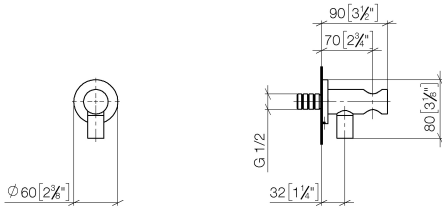

## EDITION PRO Wall elbow - Chrome

---

28 490 626

- 3/8" shower outlet
- rosette Ø 60 mm
- 1/2" connection
- inherently safe from back flow.

|   |                |               |
|---|----------------|---------------|
|  | Chrome         | 28 490 626-00 |
|  | Matte Black    | 28 490 626-33 |
|  | Brushed Chrome | 28 490 626-93 |

## EDITION PRO Wall elbow - Chrome

28 490 626

mm [inches]

### Flow rate chart

**EDITION PRO Wall elbow - Chrome**

28 490 626

Parts for other finishes can be found here: [Matte Black](#)

**Spare parts list**

| No. | Item Number        | Name                | Quantity used | Delivery time |
|-----|--------------------|---------------------|---------------|---------------|
| 1   | 90 24 03 280 00 90 | nipple              | 1             | 2             |
| 2   | 09 30 30 037 90    | screw               | 1             | 2             |
| 3   | 09 27 66 016-00    | rosette             | 1             | 60            |
| 4   | 09 31 11 112 90    | pin                 | 1             | 60            |
| 5   | 09 16 01 023 90    | ring                | 1             | 2             |
| 6   | 09 23 01 131 90    | back-flow preventer | 1             | 2             |
| 7   | 09 30 30 113 20 90 | screw               | 1             | 2             |
| 8   | 09 14 10 001 90    | seal                | 1             | 2             |
| 9   | 09 18 40 216 90    | sleeve              | 1             | 2             |
| 10  | 09 11 03 124-00    | connection          | 1             | 10            |
| 11  | 09 14 10 213 90    | seal                | 1             | 2             |
| 12  | 09 24 03 279-00    | nipple              | 1             | 10            |
| 13  | 90 21 02 069 00-00 | cover               | 1             | 10            |