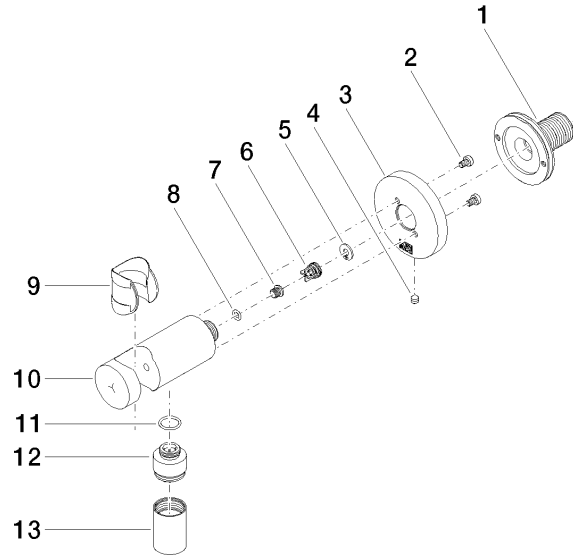

## EDITION PRO Wall elbow - Chrome

---

28 490 626

- 3/8" shower outlet
- rosette Ø 60 mm
- 1/2" connection
- inherently safe from back flow.

|   |                |               |
|---|----------------|---------------|
|  | Chrome         | 28 490 626-00 |
|  | Matte Black    | 28 490 626-33 |
|  | Brushed Chrome | 28 490 626-93 |

## EDITION PRO Wall elbow - Chrome

28 490 626

mm [inches]

### Flow rate chart

**EDITION PRO Wall elbow - Chrome**

28 490 626

Parts for other finishes can be found here: [Matte Black](#)

**Spare parts list**

| No. | Item Number        | Name                | Quantity used | Delivery time |
|-----|--------------------|---------------------|---------------|---------------|
| 1   | 90 24 03 280 00 90 | nipple              | 1             | 2             |
| 2   | 09 30 30 037 90    | screw               | 1             | 2             |
| 3   | 09 27 66 016-00    | rosette             | 1             | 60            |
| 4   | 09 31 11 112 90    | pin                 | 1             | 60            |
| 5   | 09 16 01 023 90    | ring                | 1             | 2             |
| 6   | 09 23 01 131 90    | back-flow preventer | 1             | 2             |
| 7   | 09 30 30 113 20 90 | screw               | 1             | 2             |
| 8   | 09 14 10 001 90    | seal                | 1             | 2             |
| 9   | 09 18 40 216 90    | sleeve              | 1             | 2             |
| 10  | 09 11 03 124-00    | connection          | 1             | 10            |
| 11  | 09 14 10 213 90    | seal                | 1             | 2             |
| 12  | 09 24 03 279-00    | nipple              | 1             | 10            |
| 13  | 90 21 02 069 00-00 | cover               | 1             | 10            |