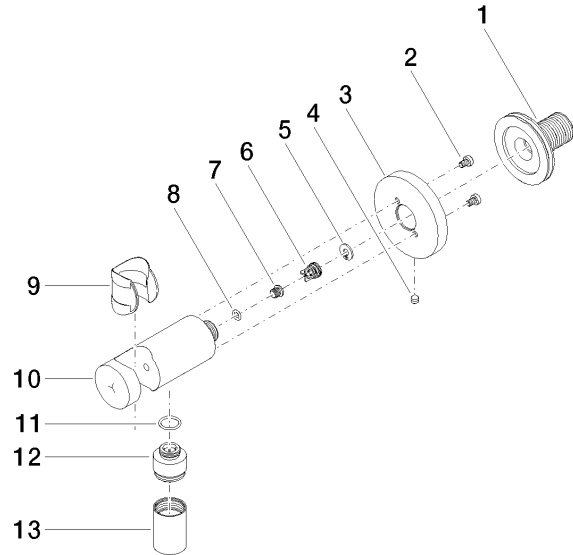

Wall elbow with integrated shower holder - Chrome

TARA

28 490 660

- 3/8" shower outlet
- rosette Ø 60 mm
- 1/2" connection
- WRAS 1912049

Intrinsic protection against back flow.

Fits: TARA, VAIA, META

	Chrome	28 490 660-00
	Brushed Platinum	28 490 660-06
	Platinum	28 490 660-08
	Dark Chrome	28 490 660-19
	Light Gold	28 490 660-26
	Brushed Light Gold	28 490 660-27
	Brushed Durabronze (23kt Gold)	28 490 660-28
	Matte Black	28 490 660-33
	Brushed Bronze	28 490 660-42
	Brushed Champagne (22kt Gold)	28 490 660-46
	Champagne (22kt Gold)	28 490 660-47
	Cyprus	28 490 660-49
	Brushed Chrome	28 490 660-93
	Brushed Dark Platinum	28 490 660-99

Recommended miscellaneous

- Concealed wall elbow -** 35 085 970 90
- max. recess depth 163 mm
  - min. recess depth 90 mm

28 490 660

mm [inches]

Flow rate chart

Certificates

Belgaqua\_21-024- WRAS\_1912049.  
27\_7.

### Spare parts list

No.	Item Number	Name	Quantity used	Delivery time
1	90 24 03 280 00 90	nipple	1	2
2	09 30 30 037 90	screw	2	2
3	09 27 66 001-00	rosette	1	10
4	09 31 11 112 90	pin	1	60
5	09 16 01 023 90	ring	1	2
6	09 23 01 131 90	back-flow preventer	1	2
7	09 30 30 113 20 90	screw	1	2
8	09 14 10 001 90	seal	1	2
9	09 18 40 216 90	sleeve	1	2
10	09 11 03 124-00	connection	1	10
11	09 14 10 213 90	seal	1	2
12	09 24 03 279-00	nipple	1	10
13	90 21 02 069 00-00	cover	1	10