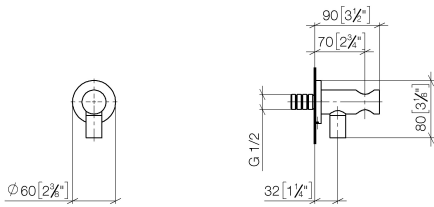

Wall elbow with integrated shower holder - Chrome

TARA

28 490 660

- 3/8" shower outlet
- rosette Ø 60 mm
- 1/2" connection
- WRAS 1912049

Intrinsic protection against back flow.

Fits: TARA, VAIA, META

	Chrome	28 490 660-00
	Brushed Platinum	28 490 660-06
	Platinum	28 490 660-08
	Dark Chrome	28 490 660-19
	Light Gold	28 490 660-26
	Brushed Light Gold	28 490 660-27
	Brushed Durabronze (23kt Gold)	28 490 660-28
	Matte Black	28 490 660-33
	Brushed Bronze	28 490 660-42
	Brushed Champagne (22kt Gold)	28 490 660-46
	Champagne (22kt Gold)	28 490 660-47
	Cyprus	28 490 660-49
	Brushed Chrome	28 490 660-93
	Brushed Dark Platinum	28 490 660-99

Recommended miscellaneous

- Concealed wall elbow -** 35 085 970 90
- max. recess depth 163 mm
  - min. recess depth 90 mm

28 490 660

mm [inches]

Flow rate chart

Certificates

Belgaqua\_21-024- WRAS\_1912049.  
27\_7.