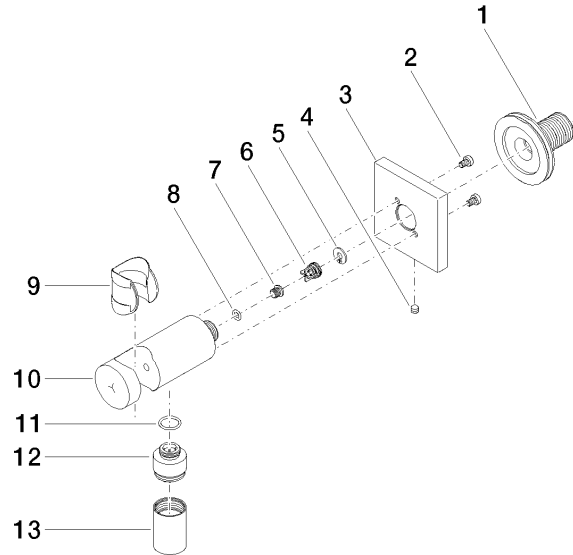

Wall elbow with integrated shower holder - Chrome

IMO

28 490 970

- 3/8" shower outlet
- rosette 60 x 60 mm
- 1/2" connection
- WRAS 1912049

Intrinsic protection against back flow.

Fits: IMO, MEM, CL.1, CYO

Recommended miscellaneous

- Concealed wall elbow -** 35 085 970 90
- max. recess depth 163 mm
 - min. recess depth 90 mm

28 490 970

mm [inches]

Certificates

WRAS_1912049.

28 490 970

Spare parts list

No.	Item Number	Name	Quantity used	Delivery time
1	90 24 03 280 00 90	nipple	1	2
2	09 30 30 037 90	screw	2	2
3	09 27 97 043-00	rosette	1	10
4	09 31 11 112 90	pin	1	60
5	09 16 01 023 90	ring	1	2
6	09 23 01 131 90	back-flow preventer	1	2
7	09 30 30 113 20 90	screw	1	2
8	09 14 10 001 90	seal	1	2
9	09 18 40 216 90	sleeve	1	2
10	09 11 03 124-00	connection	1	10
11	09 14 10 213 90	seal	1	2
12	09 24 03 279-00	nipple	1	10
13	90 21 02 069 00-00	cover	1	10