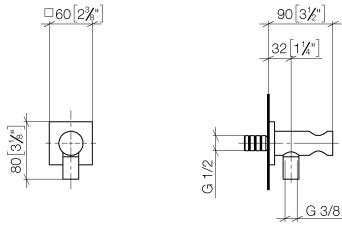

Wall elbow with integrated shower holder - Chrome

IMO

28 490 970

- 3/8" shower outlet
- rosette 60 x 60 mm
- 1/2" connection
- WRAS 1912049

Intrinsic protection against back flow.

Fits: IMO, MEM, CL.1, CYO

Recommended miscellaneous

- Concealed wall elbow -** 35 085 970 90
- max. recess depth 163 mm
 - min. recess depth 90 mm

28 490 970

mm [inches]

Certificates

WRAS_1912049.

28 490 970

Spare parts list

No.	Item Number	Name	Quantity used	Delivery time
1	90 24 03 280 00 90	nipple	1	2
2	09 30 30 037 90	screw	2	2
3	09 27 97 043-00	rosette	1	10
4	09 31 11 112 90	pin	1	60
5	09 16 01 023 90	ring	1	2
6	09 23 01 131 90	back-flow preventer	1	2
7	09 30 30 113 20 90	screw	1	2
8	09 14 10 001 90	seal	1	2
9	09 18 40 216 90	sleeve	1	2
10	09 11 03 124-00	connection	1	10
11	09 14 10 213 90	seal	1	2
12	09 24 03 279-00	nipple	1	10
13	90 21 02 069 00-00	cover	1	10