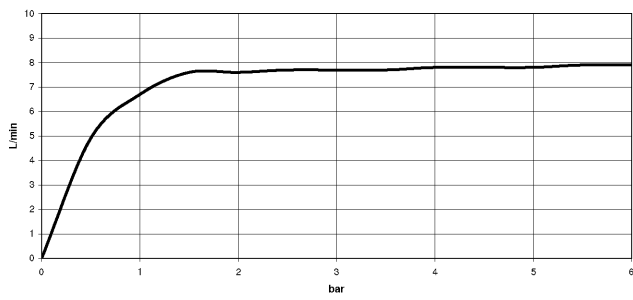

DORNBACHT YAMOU Shower head - Chrome

28 503 831

- 180-210mm projection
- ball-joint pivotable through 30°
- normal flow
- with anti-scale system
- spray head Ø 100mm
- rosette Ø 55 mm
- 1/2" connection
- max. flow 6.8 l/min
- rosette Ø 55 mm

Chrome

28 503 831-00

Soft Black

28 503 831-69

DORNBACHT YAMOU Shower head - Chrome

28 503 831

Flow rate chart

Certificates