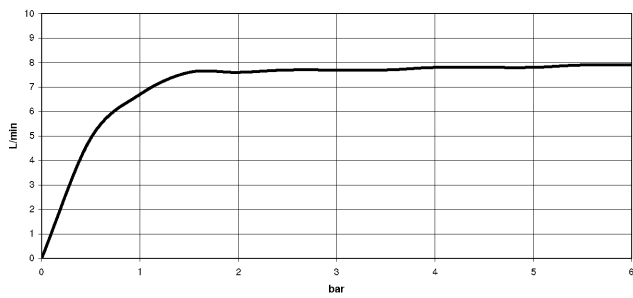

DORNBACHT YARRE Shower head - Chrome

28 503 832

- 180-210mm projection
- ball-joint pivotable through 30°
- normal flow
- with anti-scale system
- spray head Ø 100mm
- rosette Ø 55 mm
- 1/2" connection
- max. flow 6.8 l/min
- rosette Ø 55 mm
- WRAS 240202028

	Chrome	28 503 832-00
	Soft Black	28 503 832-69

DORNBACHT YARRE Shower head - Chrome

28 503 832

Flow rate chart

Certificates

LGA_28661.

WRAS_240202028.