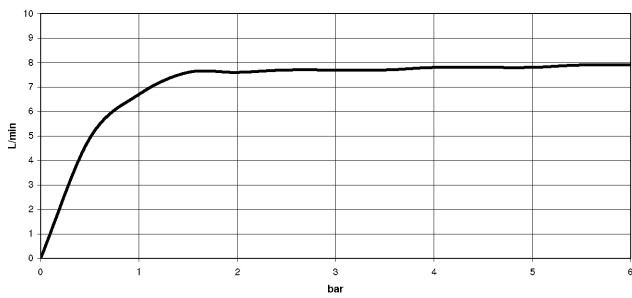

## DORNBACHT YARRE Shower head - Soft Black

---

28 503 832

- 180-210mm projection
- ball-joint pivotable through 30°
- normal flow
- with anti-scale system
- spray head Ø 100mm
- rosette Ø 55 mm
- 1/2" connection
- max. flow 6.8 l/min
- rosette Ø 55 mm
- WRAS 240202028

### Flow rate chart

---