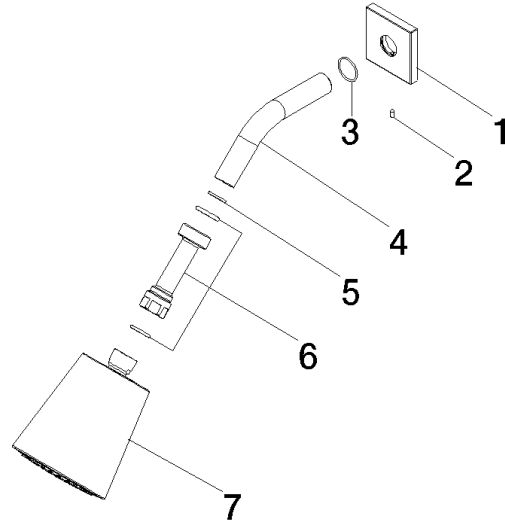

## Shower head - Brushed Light Gold

28 504 670 Product version from 6/30/2015

- 180-210mm projection
- ball-joint pivotable through 30°
- PURIFY RAIN, max. flow rate 7 l/min (at 3 bar)
- with anti-scale system
- spray head Ø 100mm
- rosette 60 x 60 mm
- 1/2" connection
- Function from: 6 l/min

## Shower head - Brushed Light Gold

28 504 670 Product version from 6/30/2015

mm [inches]

## Shower head - Brushed Light Gold

---

28 504 670 Product version from 6/30/2015

### Spare parts list

No.	Item Number	Name	Quantity used	Delivery time
1	09 27 98 003-27	rosette	1	60
2	09 31 11 048 90	pin	1	2
3	90 14 10 026 00 90	seal	1	2
4	09 11 03 011-27	connection	1	60
5	90 14 20 002 00 90	seal	1	2
6	90 24 05 017 00 90	nipple	1	-
Spare part can no longer be ordered, please order the replacement item				
7	90 12 05 054 01-27	shower	1	30