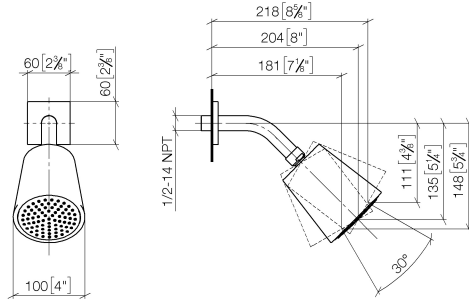

## Shower head - Brushed Light Gold

28 504 670 Product version from 6/30/2015

- 180-210mm projection
- ball-joint pivotable through 30°
- PURIFY RAIN, max. flow rate 7 l/min (at 3 bar)
- with anti-scale system
- spray head Ø 100mm
- rosette 60 x 60 mm
- 1/2" connection
- Function from: 6 l/min

### Recommended miscellaneous

**Concealed wall elbow -**

- min. recess depth mm
- max. recess depth mm

35 085 970 90

## Shower head - Brushed Light Gold

28 504 670 Product version from 6/30/2015

mm [inches]

### Flow rate chart