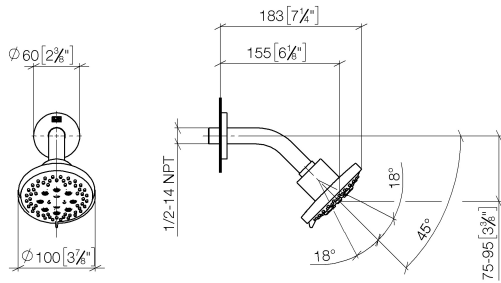

## DORNBACHT YAMOU Shower head - Chrome

---

28 504 831

- 180-210mm projection
- ball-joint pivotable through 30°
- normal flow
- with anti-scale system
- spray head Ø 100mm
- rosette Ø 55 mm
- 1/2" connection
- max. flow 7.6 l/min
- rosette Ø 55 mm

## DORNBRAUCH YAMOU Shower head - Chrome

28 504 831

mm [inches]

### Certificates

LGA\_28661.

WRAS\_240202028.

**DORNBRACTH YAMOU Shower head - Chrome**

28 504 831

**Spare parts list**

No.	Item Number	Name	Quantity used	Delivery time
1	90 27 83 018 00-00	rosette	1	2
2	90 11 03 011 10-00	connection	1	2