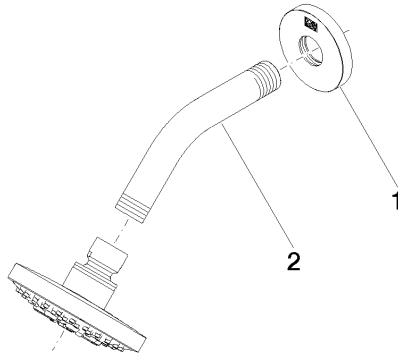

## DORNBACHT YAMOU Shower head - Chrome

---

28 504 831

- 180-210mm projection
- ball-joint pivotable through 30°
- normal flow
- with anti-scale system
- spray head Ø 100mm
- rosette Ø 55 mm
- 1/2" connection
- max. flow 7.6 l/min
- rosette Ø 55 mm

## DORNBRAUCH YAMOU Shower head - Chrome

28 504 831

mm [inches]

### Flow rate chart

### Certificates

LGA\_28661.

WRAS\_240202028.

**DORNBRACTH YAMOU Shower head - Chrome**

28 504 831

**Spare parts list**

No.	Item Number	Name	Quantity used	Delivery time
1	90 27 83 018 00-00	rosette	1	2
2	90 11 03 011 10-00	connection	1	2