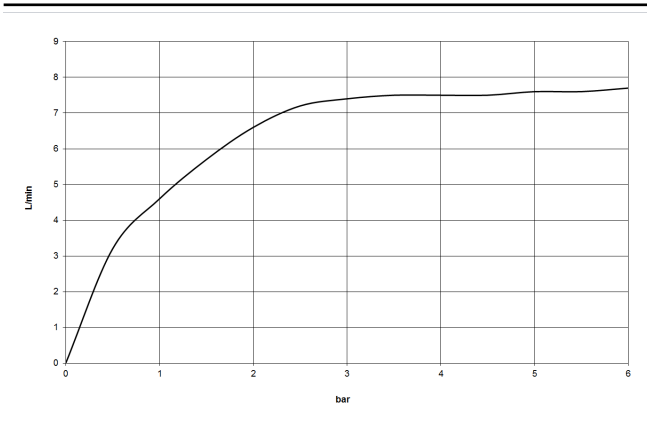

## DORNBACHT YAMOU Shower head - Chrome

---

28 504 831

- 180-210mm projection
- ball-joint pivotable through 30°
- normal flow
- with anti-scale system
- spray head Ø 100mm
- rosette Ø 55 mm
- 1/2" connection
- max. flow 7.6 l/min
- rosette Ø 55 mm

## DORNBRAUCH YAMOU Shower head - Chrome

28 504 831

mm [inches]

### Flow rate chart