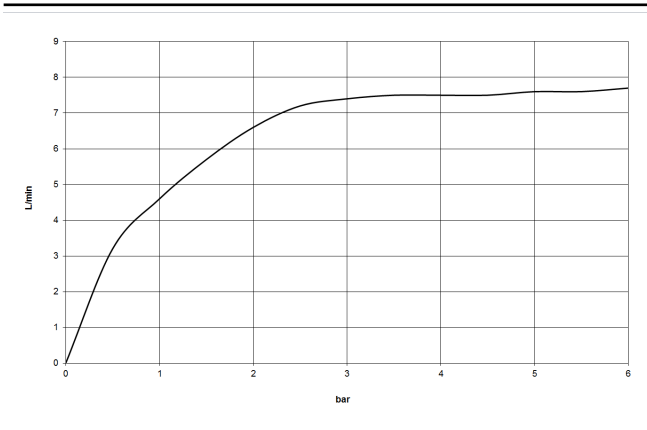

## DORNBACHT YARRE Shower head - Chrome

---

28 504 832

- 180-210mm projection
- ball-joint pivotable through 30°
- normal flow
- with anti-scale system
- spray head Ø 100mm
- rosette Ø 55 mm
- 1/2" connection
- max. flow 7.6 l/min
- rosette Ø 55 mm

## DORNBRACHT YARRE Shower head - Chrome

28 504 832

mm [inches]

### Flow rate chart