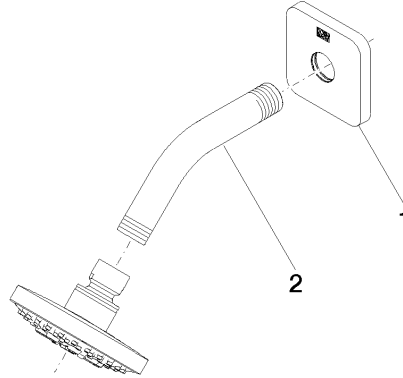

## DORNBACHT YARRE Shower head - Chrome

---

28 504 832

- 180-210mm projection
- ball-joint pivotable through 30°
- normal flow
- with anti-scale system
- spray head Ø 100mm
- rosette Ø 55 mm
- 1/2" connection
- max. flow 7.6 l/min
- rosette Ø 55 mm

## DORNBRACHT YARRE Shower head - Chrome

28 504 832

mm [inches]

### Flow rate chart

### Certificates

LGA\_28661.

WRAS\_240202028.

**DORNBACHT YARRE Shower head - Chrome**

28 504 832

**Spare parts list**

No.	Item Number	Name	Quantity used	Delivery time
1	90 27 83 016 00-00	rosette	1	2
2	90 11 03 011 10-00	connection	1	2