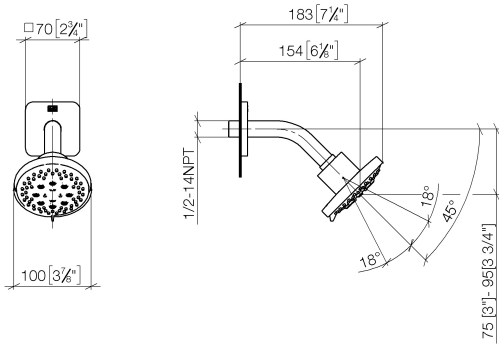

## DORNBACHT YARRE Shower head - Chrome

---

28 504 832

- 180-210mm projection
- ball-joint pivotable through 30°
- normal flow
- with anti-scale system
- spray head Ø 100mm
- rosette Ø 55 mm
- 1/2" connection
- max. flow 7.6 l/min
- rosette Ø 55 mm

## DORNBRACHT YARRE Shower head - Chrome

28 504 832

mm [inches]

### Certificates

LGA\_28661.

WRAS\_240202028.

**DORNBACHT YARRE Shower head - Chrome**

28 504 832

**Spare parts list**

No.	Item Number	Name	Quantity used	Delivery time
1	90 27 83 016 00-00	rosette	1	2
2	90 11 03 011 10-00	connection	1	2