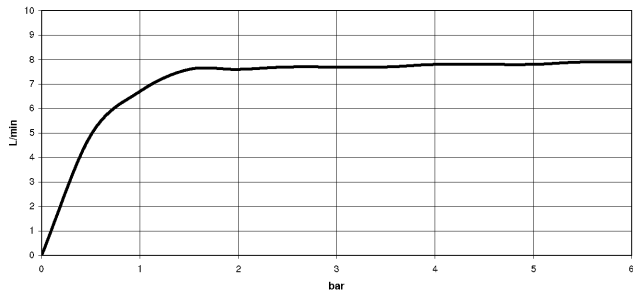

Shower head - Chrome

TARA

28 505 979

- 155mm projection
- ball-joint pivotable through 18° (in any direction)
- Three or five settings: PURIFY RAIN, COMPACT SOFT FLOW, COMPACT AQUAPRESSURE FLOW, max. flow rate 7.6 l/min (at 3 bar)
- with anti-scale system
- spray head Ø 100mm
- rosette Ø 60 mm
- 1/2" connection
- Function from: 5.5 l/min
- WRAS 2201056

Recommended miscellaneous

- Concealed wall elbow -** 35 085 970 90
- max. recess depth 163 mm
 - min. recess depth 90 mm

28 505 979

mm [inches]

Flow rate chart

Certificates

LGA_28661.

WRAS_2201056.