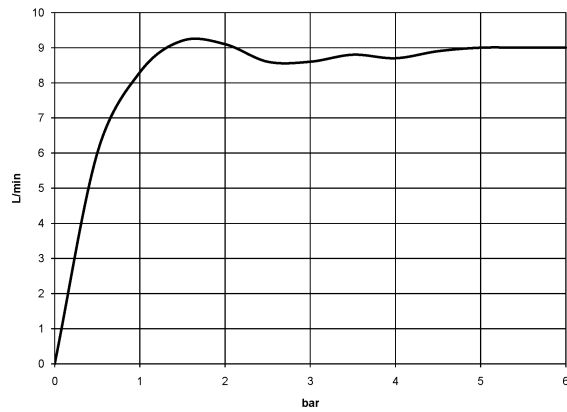

28 508 710

- 200mm projection
- ball-joint pivotable through 30°
- Three settings: PURIFY RAIN, COMPACT SOFT FLOW, COMPACT AQUAPRESSURE FLOW, max. flow rate 9 l/min (at 3 bar)
- with anti-scale system
- spray head Ø 92mm
- rosette 78 x 55 mm
- 1/2" connection
- Function from: 7 l/min

	Chrome	28 508 710-00
	Chrome	28 508 710-00 0010
	Brushed Platinum	28 508 710-06 0010
	Brushed Platinum	28 508 710-06

Recommended miscellaneous

- Concealed wall elbow -** 35 085 970 90
- max. recess depth 163 mm
 - min. recess depth 90 mm

28 508 710

mm [inches]

Flow rate chart

28 508 710

Spare parts list

No.	Item Number	Name	Quantity used	Delivery time
1	09 27 71 004-00	rosette	1	10
2	09 31 11 048 90	pin	1	2
3	09 14 10 098 90	seal	1	2
4	09 11 03 011-00	connection	1	10
5	04 12 11 110 00-00	shower	1	10