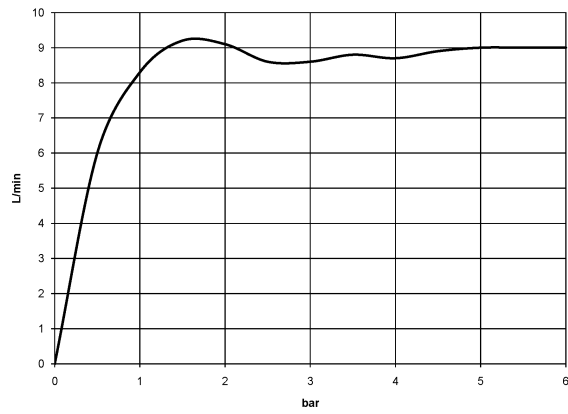

Shower head - Chrome

TARA

28 508 979

Recommended miscellaneous

-
- | | | |
|---|--|---------------|
|  | Concealed wall elbow -
•max. recess depth 163 mm
•min. recess depth 90 mm | 35 085 970 90 |
|---|--|---------------|

28 508 979

mm [inches]

Flow rate chart

28 508 979

Spare parts list

No.	Item Number	Name	Quantity used	Delivery time
1	09 27 22 003-00	rosette	1	10
2	90 14 10 026 00 90	seal	1	2
3	09 11 03 011-00	connection	1	10
4	04 12 11 110 00-00	shower	1	10