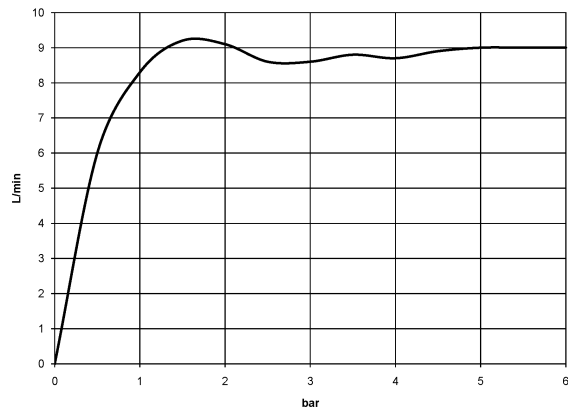

Shower head - Chrome

IMO

28 508 980

- 200mm projection
- ball-joint pivotable through 30°
- Three settings: PURIFY RAIN, COMPACT SOFT FLOW, COMPACT AQUAPRESSURE FLOW, max. flow rate 9 l/min (at 3 bar)
- Function from: 7 l/min
- with anti-scale system
- spray head Ø 92mm
- rosette 60 x 60 mm
- 1/2" connection

28 508 980

Recommended miscellaneous

Concealed wall elbow - 35 085 970 90
●max. recess depth 163 mm
●min. recess depth 90 mm

28 508 980

mm [inches]

Flow rate chart

28 508 980

Spare parts list

No.	Item Number	Name	Quantity used	Delivery time
1	09 27 98 003-00	rosette	1	10
2	09 31 11 048 90	pin	1	2
3	09 14 10 098 90	seal	1	2
4	09 11 03 011-00	connection	1	10
5	04 12 11 110 00-00	shower	1	10