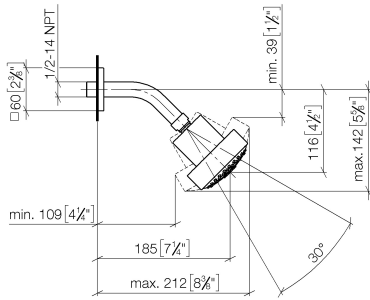

Shower head - Chrome

IMO

28 508 980

- 200mm projection
- ball-joint pivotable through 30°
- Three settings: PURIFY RAIN, COMPACT SOFT FLOW, COMPACT AQUAPRESSURE FLOW, max. flow rate 9 l/min (at 3 bar)
- Function from: 7 l/min
- with anti-scale system
- spray head Ø 92mm
- rosette 60 x 60 mm
- 1/2" connection

28 508 980

Recommended miscellaneous

Concealed wall elbow - 35 085 970 90
●max. recess depth 163 mm
●min. recess depth 90 mm

28 508 980

mm [inches]

Flow rate chart

28 508 980

Spare parts list

No.	Item Number	Name	Quantity used	Delivery time
1	09 27 98 003-00	rosette	1	10
2	09 31 11 048 90	pin	1	2
3	09 14 10 098 90	seal	1	2
4	09 11 03 011-00	connection	1	10
5	04 12 11 110 00-00	shower	1	10