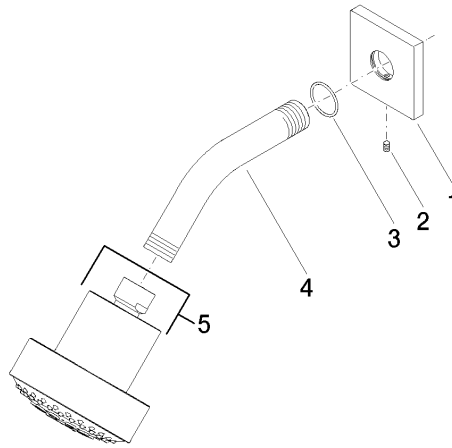

Shower head - Chrome

IMO

28 508 980

- 200mm projection
- ball-joint pivotable through 30°
- Three settings: PURIFY RAIN, COMPACT SOFT FLOW, COMPACT AQUAPRESSURE FLOW, max. flow rate 9 l/min (at 3 bar)
- Function from: 7 l/min
- with anti-scale system
- spray head Ø 92mm
- rosette 60 x 60 mm
- 1/2" connection

28 508 980

Recommended miscellaneous

Concealed wall elbow - 35 085 970 90
●max. recess depth 163 mm
●min. recess depth 90 mm

28 508 980

mm [inches]

Flow rate chart

28 508 980

Spare parts list

No.	Item Number	Name	Quantity used	Delivery time
1	09 27 98 003-00	rosette	1	10
2	09 31 11 048 90	pin	1	2
3	09 14 10 098 90	seal	1	2
4	09 11 03 011-00	connection	1	10
5	04 12 11 110 00-00	shower	1	10