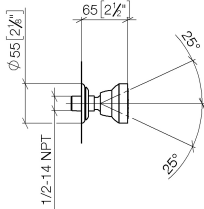

28 528 360

- spray head Ø 55mm
- ball-joint pivotable through 25° (in any direction)
- HORIZONTAL RAIN, max. flow rate 7 l/min (at 3 bar)
- rosette Ø 55 mm
- 1/2" connection

	Chrome	28 528 360-00
	Brushed Platinum	28 528 360-06
	Platinum	28 528 360-08
	Durabass (23kt Gold)	28 528 360-09
	Brushed Durabass (23kt Gold)	28 528 360-28
	Brushed Dark Platinum	28 528 360-99

Recommended miscellaneous

- Concealed wall elbow -** 35 085 970 90
- max. recess depth 163 mm
 - min. recess depth 90 mm

28 528 360

mm [inches]

Flow rate chart

Certificates

LGA_38652.

28 528 360