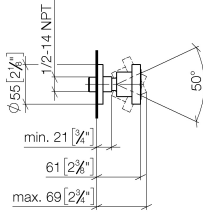

**Body spray without volume control - Chrome**

TARA

28 528 979

- spray head Ø 55mm
- ball-joint pivotable through 25° (in any direction)
- HORIZONTAL RAIN, max. flow rate 7 l/min (at 3 bar)
- with anti-scale system
- rosette Ø 55 mm
- 1/2" connection

Fits: TARA, LISSÉ, VAIA, META

	Chrome	28 528 979-00
	Brushed Platinum	28 528 979-06
	Platinum	28 528 979-08
	Durabross (23kt Gold)	28 528 979-09
	Dark Chrome	28 528 979-19
	Light Gold	28 528 979-26
	Brushed Light Gold	28 528 979-27
	Brushed Durabross (23kt Gold)	28 528 979-28
	Matte Black	28 528 979-33
	Brushed Bronze	28 528 979-42
	Brushed Champagne (22kt Gold)	28 528 979-46
	Champagne (22kt Gold)	28 528 979-47
	Brushed Chrome	28 528 979-93
	Brushed Dark Platinum	28 528 979-99

**Recommended miscellaneous**

- Concealed wall elbow -** 35 085 970 90
- max. recess depth 163 mm
  - min. recess depth 90 mm

28 528 979

mm [inches]

### Flow rate chart