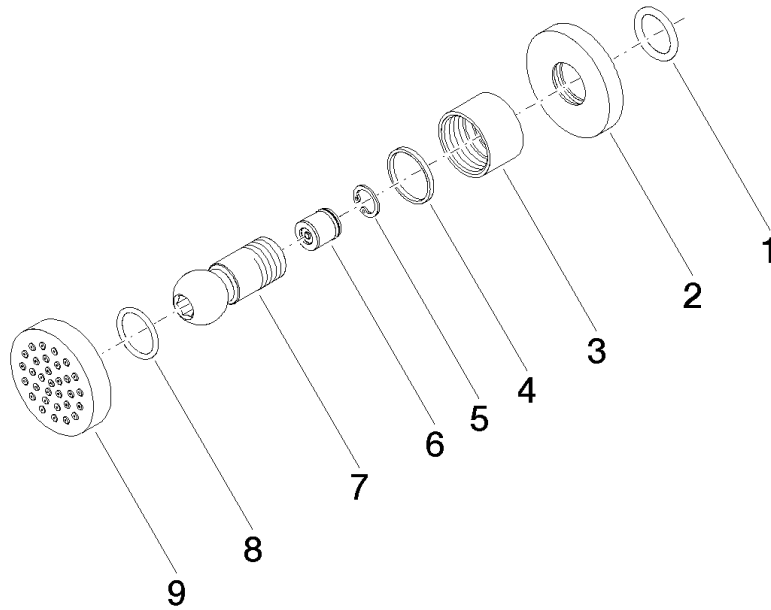

**Body spray without volume control - Chrome**

TARA

28 528 979

- spray head Ø 55mm
- ball-joint pivotable through 25° (in any direction)
- HORIZONTAL RAIN, max. flow rate 7 l/min (at 3 bar)
- with anti-scale system
- rosette Ø 55 mm
- 1/2" connection

**Recommended miscellaneous**

- Concealed wall elbow -** 35 085 970 90
- max. recess depth 163 mm
  - min. recess depth 90 mm

28 528 979

mm [inches]

### Flow rate chart

### Spare parts list

No.	Item Number	Name	Quantity used	Delivery time
1	90 14 10 026 00 90	seal	1	2
2	09 27 22 019-00	rosette	1	10
3	09 23 30 026-00	nut	1	10
4	09 14 15 010 90	ring	1	2
5	09 16 01 014 90	ring	1	2
6	90 23 01 147 00 90	back-flow preventer	1	2
7	09 21 40 016-00	connection	1	10
8	09 14 10 015 90	seal	1	2
9	90 12 05 027 00-00	casing ( completely )	1	10