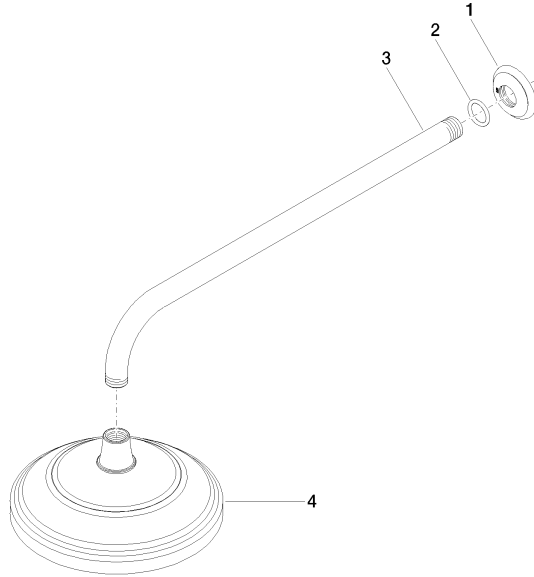

MADISON Rain shower with wall fixing 200 mm - Platinum

28 545 977 Product version from 12/5/2019

- 435mm projection
- rain shower Ø 200 mm
- PURE RAIN, max. flow rate 14 l/min (at 3 bar)
- Function from: 8 l/min
- rosette Ø 55 mm
- 1/2" connection
- with anti-scale system

Recommended miscellaneous

Concealed wall elbow -

- max. recess depth mm
- min. recess depth mm

35 085 970 90

MADISON Rain shower with wall fixing 200 mm - Platinum

28 545 977 Product version from 12/5/2019

Flow rate chart

Codes & Standards

DIN 4109

EN 1112

ISO 3822

Ü-Zeichen

MADISON Rain shower with wall fixing 200 mm - Platinum

28 545 977 Product version from 12/5/2019

Certificates

DVGW_DW- LGA_38
6517DN0

MADISON Rain shower with wall fixing 200 mm - Platinum

28 545 977 Product version from 12/5/2019

Spare parts list

No.	Item Number	Name	Quantity used	Delivery time
1	09 27 35 003-08	rosette	1	40
2	90 14 10 026 00 90	seal	1	2
3	09 11 03 017-08	connection	1	40
4	04 12 05 038 01-08	shower	1	40