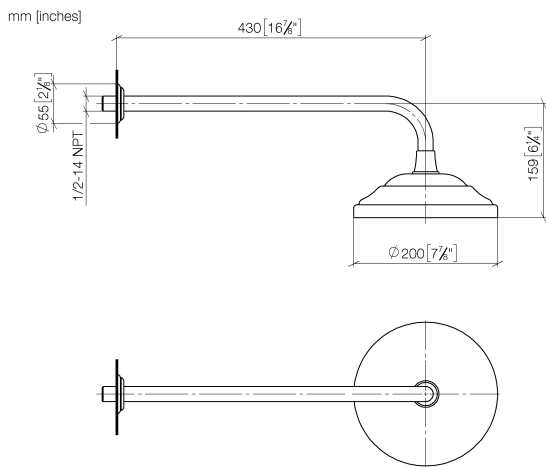

MADISON Rain shower with wall fixing 200 mm - Platinum

28 545 977 Product version from 12/5/2019

- 435mm projection
- rain shower Ø 200 mm
- PURE RAIN, max. flow rate 14 l/min (at 3 bar)
- Function from: 8 l/min
- rosette Ø 55 mm
- 1/2" connection
- with anti-scale system

Recommended miscellaneous

Concealed wall elbow -

- max. recess depth mm
- min. recess depth mm

35 085 970 90

MADISON Rain shower with wall fixing 200 mm - Platinum

28 545 977 Product version from 12/5/2019

Flow rate chart

Codes & Standards

DIN 4109

EN 1112

ISO 3822

Ü-Zeichen

MADISON Rain shower with wall fixing 200 mm - Platinum

28 545 977 Product version from 12/5/2019

Certificates

DVGW_DW- LGA_38
6517DN0

MADISON Rain shower with wall fixing 200 mm - Platinum

28 545 977 Product version from 12/5/2019

Spare parts list

No.	Item Number	Name	Quantity used	Delivery time
1	09 27 35 003-08	rosette	1	40
2	90 14 10 026 00 90	seal	1	2
3	09 11 03 017-08	connection	1	40
4	04 12 05 038 01-08	shower	1	40