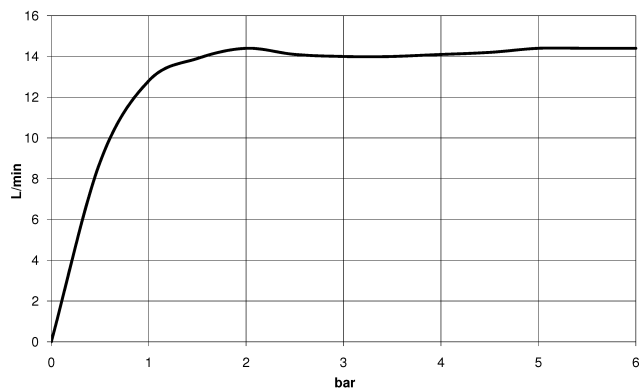

Flow rate chart

Codes & Standards

DIN 4109

EN 1112

ISO 3822

Ü-Zeichen